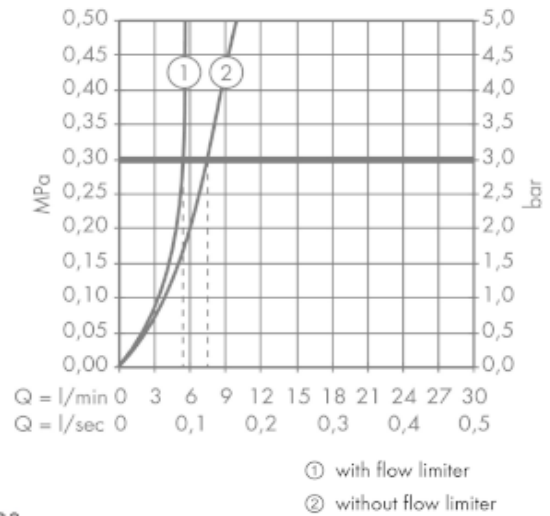

Technical Informations:

REMINDER: Pipe flushing must be done before faucets are installed. Failure to do so voids the warranty.
Do not use cleaners containing abrasive cleansers, ammonia, bleach, acids, waxes, alcohol, solvents or other products not recommended for chrome.
All information is for reference only, installation shall always be based on the actual product delivered.