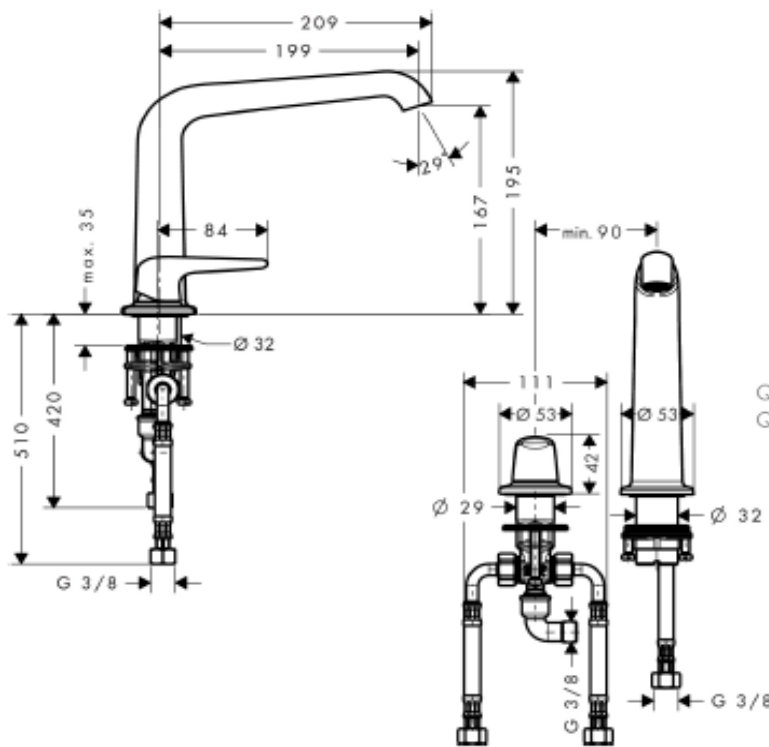

Technical Informations:

REMINDER: Pipe flushing must be done before faucets are installed. Failure to do so voids the warranty.
Do not use cleaners containing abrasive cleansers, ammonia, bleach, acids, waxes, alcohol, solvents or other products not recommended for chrome.
All information is for reference only, installation shall always be based on the actual product delivered.