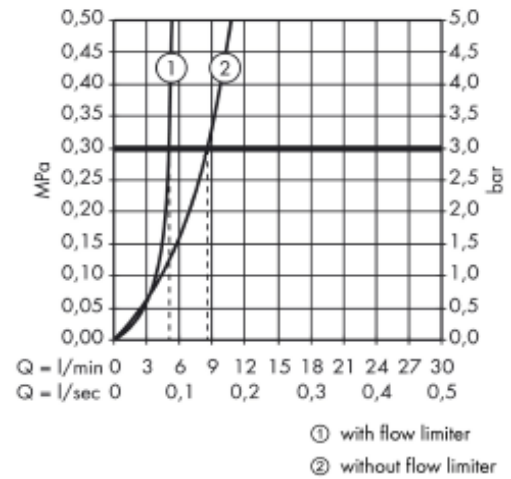

Technical Informations:

REMINDER: Pipe flushing must be done before faucets are installed. Failure to do so voids the warranty.
Do not use cleaners containing abrasive cleansers, ammonia, bleach, acids, waxes, alcohol, solvents or other products not recommended for chrome.
All information is for reference only, installation shall always be based on the actual product delivered.