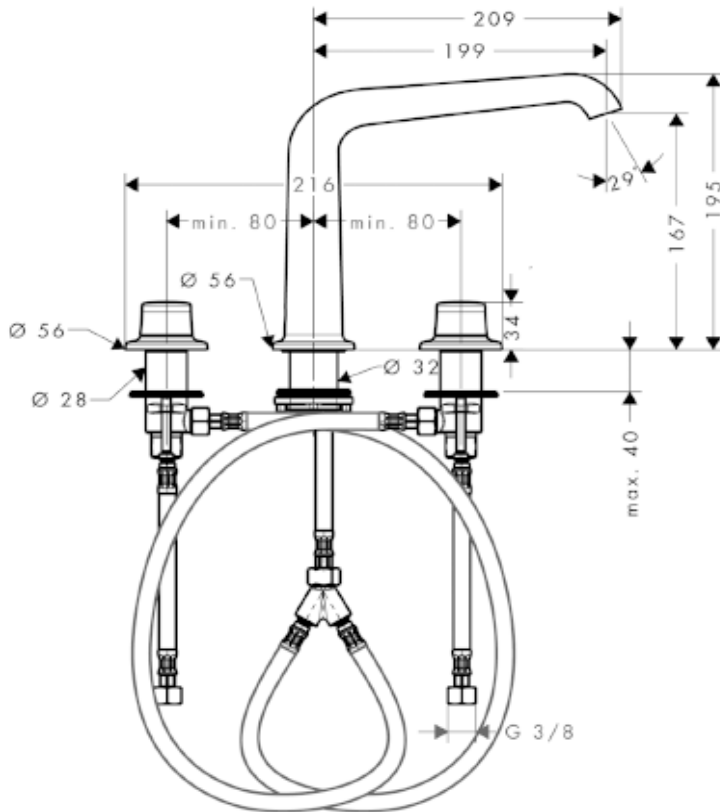

Technical Informations:

REMINDER: Pipe flushing must be done before faucets are installed. Failure to do so voids the warranty.
Do not use cleaners containing abrasive cleansers, ammonia, bleach, acids, waxes, alcohol, solvents or other products not recommended for chrome.
All information is for reference only, installation shall always be based on the actual product delivered.