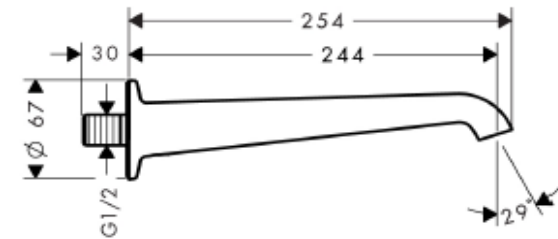

Technical Informations:

REMINDER: Pipe flushing must be done before faucets are installed. Failure to do so voids the warranty.
Do not use cleaners containing abrasive cleansers, ammonia, bleach, acids, waxes, alcohol, solvents or other products not recommended for chrome.
All information is for reference only, installation shall always be based on the actual product delivered.