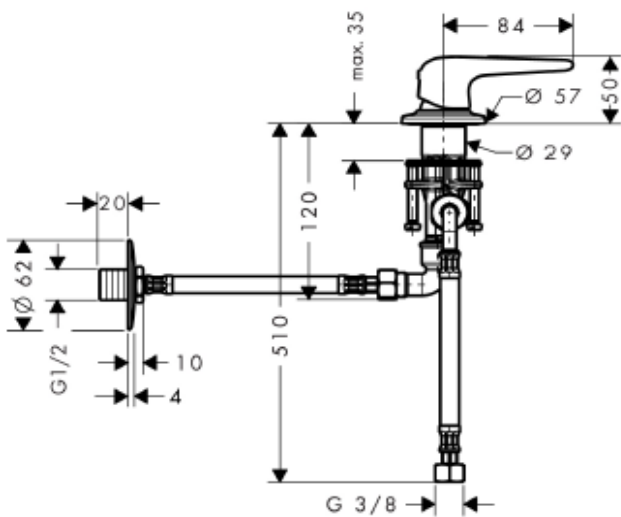

Technical Informations:

REMINDER: Pipe flushing must be done before faucets are installed. Failure to do so voids the warranty.
Do not use cleaners containing abrasive cleansers, ammonia, bleach, acids, waxes, alcohol, solvents or other products not recommended for chrome.
All information is for reference only, installation shall always be based on the actual product delivered.