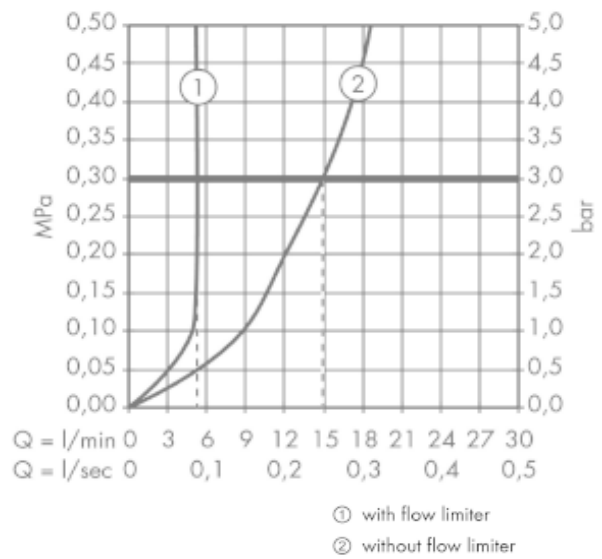

Technical Informations:

REMINDER: Pipe flushing must be done before faucets are installed. Failure to do so voids the warranty.
Do not use cleaners containing abrasive cleansers, ammonia, bleach, acids, waxes, alcohol, solvents or other products not recommended for chrome.
All information is for reference only, installation shall always be based on the actual product delivered.