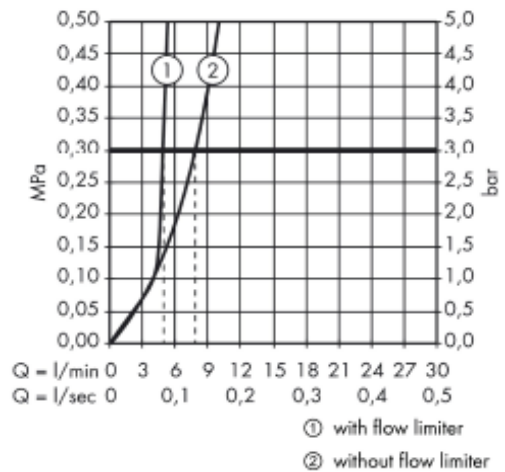

SPECIFICATION SHEET - fittings

BRAND:	AXOR®	Product Photo:
ORIGIN:	Germany	
SERIES:	Bouroullec	
PRODUCT DESCRIPTION:	Single lever basin mixer • wall-mounted • laminar spray	
MODEL No.	19127.000	
FINISH/COLOUR:	Chrome-plated	
DIMENSIONS:	254mm L x 164mm W 244mm spout projection	
OPTIONAL MATCHING PARTS:	1x basin waste trap 1 ¼" pop-up waste set G 1 ¼"	

Technical Informations:

REMINDER:	Pipe flushing must be done before faucets are installed. Failure to do so voids the warranty.
	Do not use cleaners containing abrasive cleansers, ammonia, bleach, acids, waxes, alcohol, solvents or other products not recommended for chrome.
	All information is for reference only, installation shall always be based on the actual product delivered.