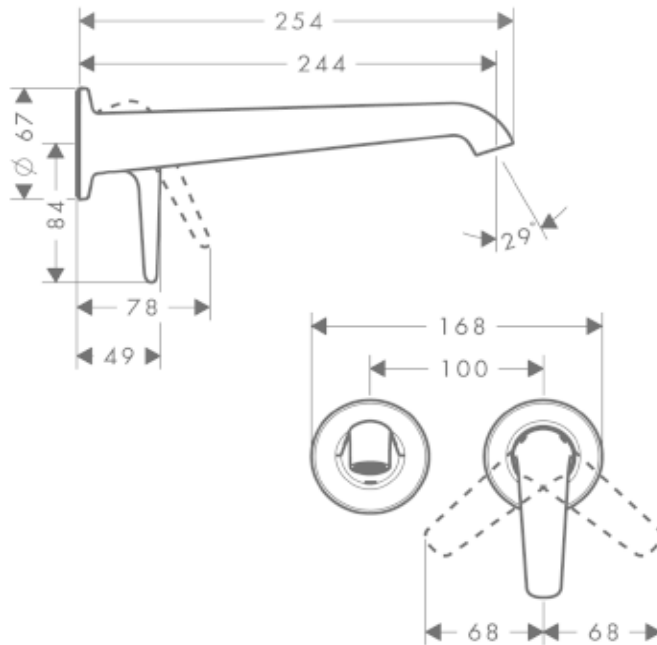

SPECIFICATION SHEET - fittings

BRAND:	AXOR®	Product Photo:
ORIGIN:	Germany	
SERIES:	Bouroullec	
PRODUCT DESCRIPTION:	Single lever basin mixer • wall-mounted • laminar spray	
MODEL No.	19127.000	
FINISH/COLOUR:	Chrome-plated	
DIMENSIONS:	254mm L x 164mm W 244mm spout projection	
OPTIONAL MATCHING PARTS:	1x basin waste trap 1 ¼" pop-up waste set G 1 ¼"	

Technical Informations:

REMINDER:	Pipe flushing must be done before faucets are installed. Failure to do so voids the warranty.
	Do not use cleaners containing abrasive cleansers, ammonia, bleach, acids, waxes, alcohol, solvents or other products not recommended for chrome.
	All information is for reference only, installation shall always be based on the actual product delivered.