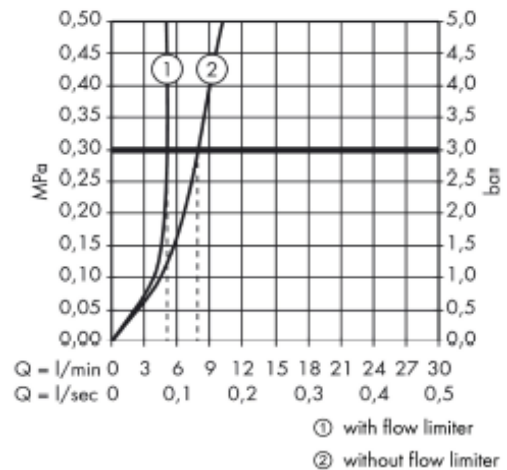

SPECIFICATION SHEET - fittings

BRAND:	AXOR®	Product Photo:
ORIGIN:	Germany	
SERIES:	Bouroullec	
PRODUCT DESCRIPTION:	Basin mixer without pop-up • ComfortZone 180 • flow rate: 5 L/min • laminar spray	
MODEL No.	19011.000	
FINISH/COLOUR:	Chrome-plated	
DIMENSIONS:	204mm height 164mm spout projection	
OPTIONAL MATCHING PARTS:	2x angle valve 1/2"x10mm 1x basin waste trap 1 1/4" pop-up waste set G 1 1/4"	

Technical Informations:

REMINDER:	Pipe flushing must be done before faucets are installed. Failure to do so voids the warranty.
	Do not use cleaners containing abrasive cleansers, ammonia, bleach, acids, waxes, alcohol, solvents or other products not recommended for chrome.
	All information is for reference only, installation shall always be based on the actual product delivered.