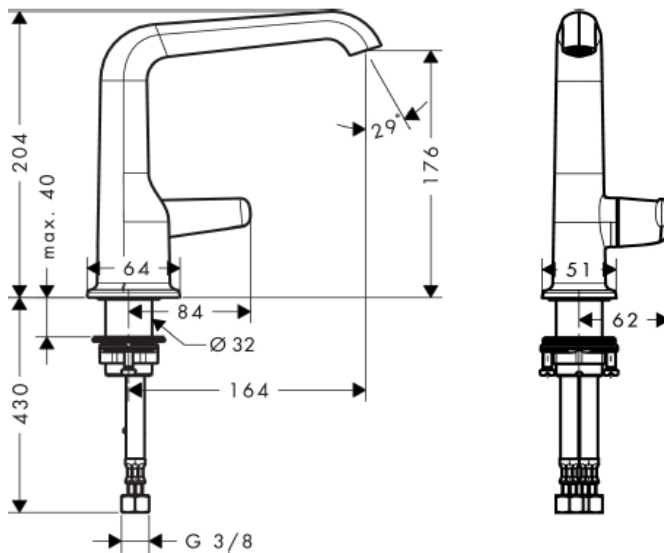

SPECIFICATION SHEET - fittings

BRAND:	AXOR®	Product Photo:
ORIGIN:	Germany	
SERIES:	Bouroullec	
PRODUCT DESCRIPTION:	Basin mixer without pop-up • ComfortZone 180 • flow rate: 5 L/min • laminar spray	
MODEL No.	19011.000	
FINISH/COLOUR:	Chrome-plated	
DIMENSIONS:	204mm height 164mm spout projection	
OPTIONAL MATCHING PARTS:	2x angle valve 1/2"x10mm 1x basin waste trap 1 1/4" pop-up waste set G 1 1/4"	

Technical Informations:

REMINDER:	Pipe flushing must be done before faucets are installed. Failure to do so voids the warranty.
	Do not use cleaners containing abrasive cleansers, ammonia, bleach, acids, waxes, alcohol, solvents or other products not recommended for chrome.
	All information is for reference only, installation shall always be based on the actual product delivered.