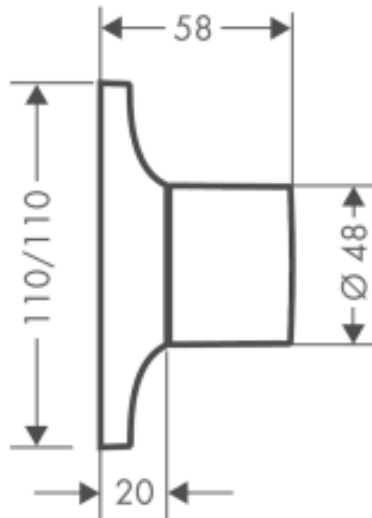

Brand : Axor, Germany  
Name : Massaud Shut-off Valve  
Item Code : 18770.000  
Designer : Jean-Marie Massaud  
Color / Finish : Chrome  
Dimensions :

Product info:

- connection type: DN15/DN20

Add-ons :

- 1 x 15970.180 basic set for shut off valve

Flushing of pipe must be done before fittings are installed. Failure to do so voids the warranty.

Follow cleaning instructions and avoid using any harmful chemicals.