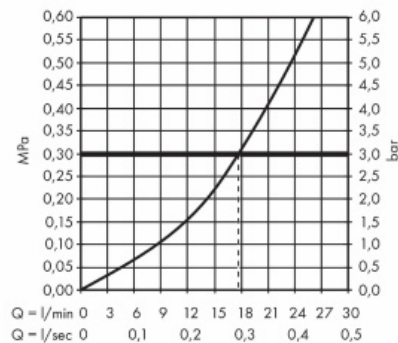

Technology

Flowchart