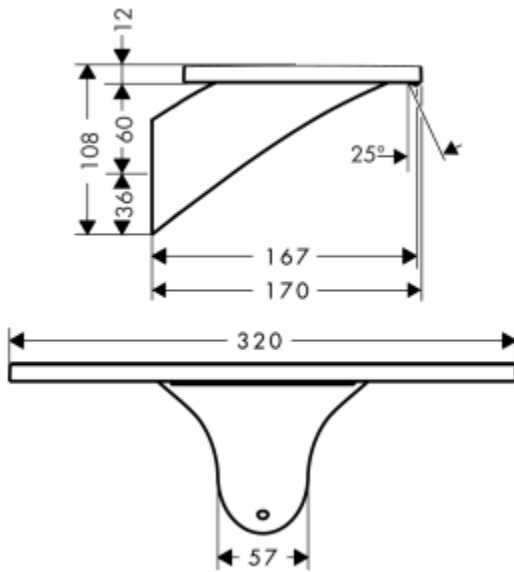

Brand : Axor, Germany  
 Name : Massaud Bath Spout  
 Item Code : 18472.000  
 Designer : Jean-Marie Massaud  
 Color / Finish : Chrome  
 Dimensions :

**Product info:**

- projection 167 mm
- flow rate: 18 l/min
- connection dimension: device connection DN20
- spray type: wide flood jet

**Add-ons :**

- 1 x 18471.180 basic set for spout