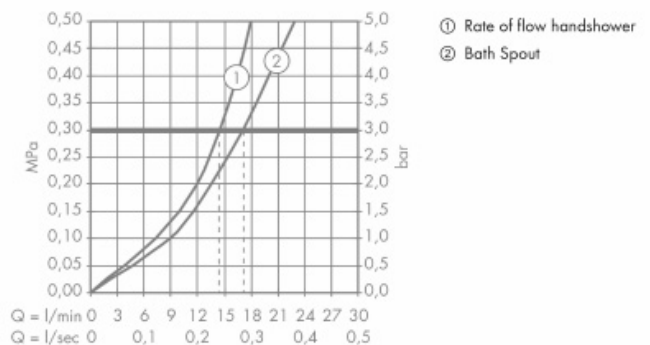

Brand : Axor, Germany
 Name : Massaud Single Lever Bath Mixer Floor-standing
 Item Code : 18450.000
 Designer : Jean-Marie Massaud
 Color / Finish : Chrome
 Dimensions :

Product info:

- consists of: single lever bath mixer floor standing, baton hand shower, shower hose, shower holder
- projection 248 mm
- connection type: basic set
- spray type mixer: wide flood jet
- spray type hand shower: Rain, Mono
- flow rate at 3 bar: 17 l/min
- min. operating pressure: 1 bar
- max. operating pressure: 10 bar
- ceramic cartridge
- temperature limitation adjustable
- diverter with automatic resetting
- non-return valve
- connection dimension: DN15

Add-ons :

- 1 X 10452.180 basic set for floor-standing bath mixer

Technology

Flowchart

Flushing of pipe must be done before fittings are installed. Failure to do so voids the warranty.

Follow cleaning instructions and avoid using any harmful chemicals.