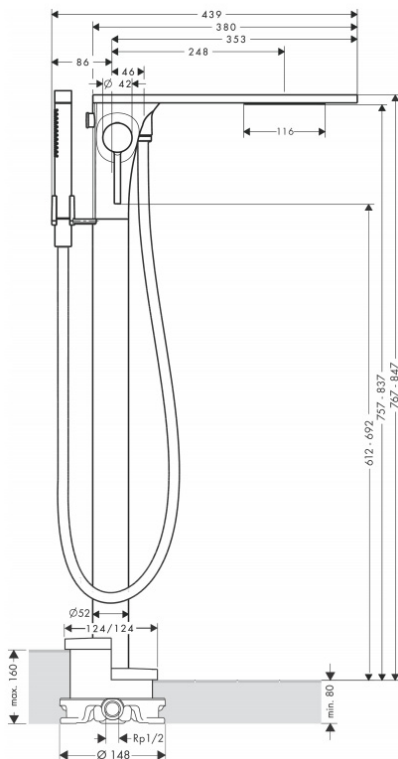

Brand : Axor, Germany
 Name : Massaud Single Lever Bath Mixer Floor-standing
 Item Code : 18450.000
 Designer : Jean-Marie Massaud
 Color / Finish : Chrome
 Dimensions :

Product info:

- consists of: single lever bath mixer floor standing, baton hand shower, shower hose, shower holder
- projection 248 mm
- connection type: basic set
- spray type mixer: wide flood jet
- spray type hand shower: Rain, Mono
- flow rate at 3 bar: 17 l/min
- min. operating pressure: 1 bar
- max. operating pressure: 10 bar
- ceramic cartridge
- temperature limitation adjustable
- diverter with automatic resetting
- non-return valve
- connection dimension: DN15

Add-ons :

- 1 X 10452.180 basic set for floor-standing bath mixer

Technology

Flowchart

Flushing of pipe must be done before fittings are installed. Failure to do so voids the warranty.

Follow cleaning instructions and avoid using any harmful chemicals.