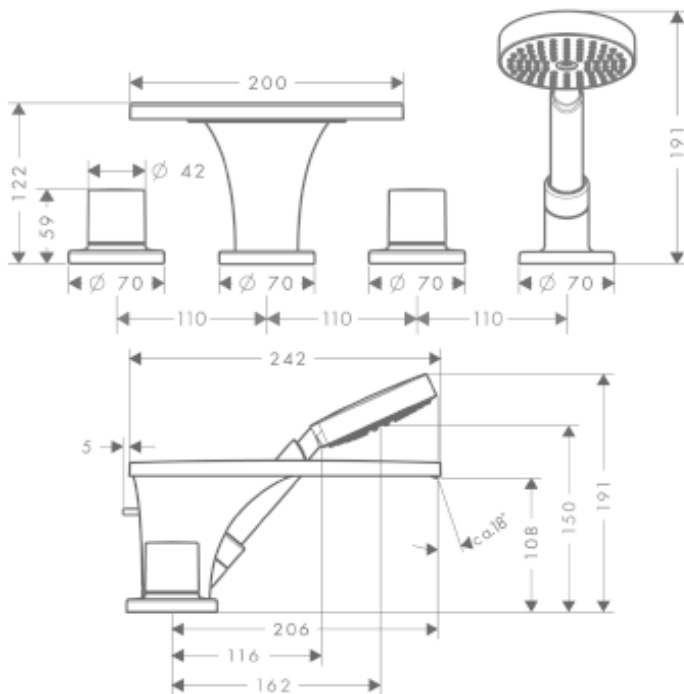

Technical Informations:

REMINDER:	Pipe flushing must be done before faucets are installed. Failure to do so voids the warranty.
	Do not use cleaners containing abrasive cleansers, ammonia, bleach, acids, waxes, alcohol, solvents or other products not recommended for chrome.
	All information is for reference only, installation shall always be based on the actual product delivered.