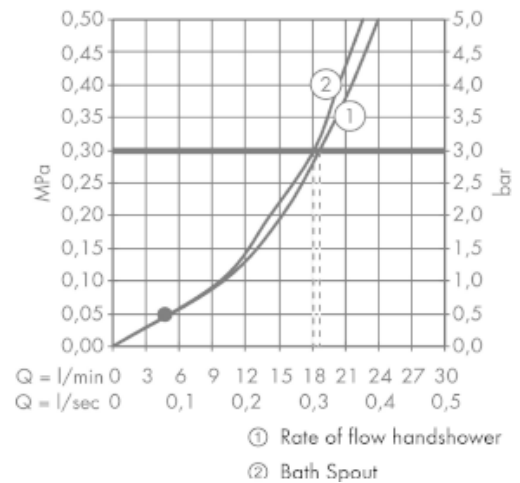

Technical Informations:

REMINDER:	Pipe flushing must be done before faucets are installed. Failure to do so voids the warranty.
	Do not use cleaners containing abrasive cleansers, ammonia, bleach, acids, waxes, alcohol, solvents or other products not recommended for chrome.
	All information is for reference only, installation shall always be based on the actual product delivered.