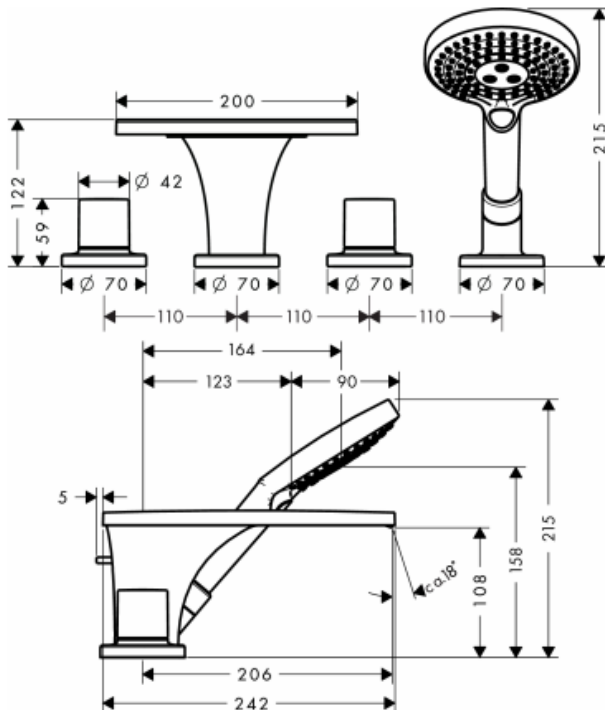

Brand : Axor, Germany
 Name : Massaud, Bathtub Mixer w/
 Handshower
 Item Code : 18440.000
 Designer : Jean-Marie Massaud
 Color / Finish : Chrome
 Dimensions :

Product info:

- consists of: 4-hole rim mounted bath mixer, hand shower, shower hose, shower holder
- projection 206 mm
- connection type: basic set
- spray type mixer: wide flood jet
- spray type hand shower: Rain, RainAir, WhirlAir
- maximum pull-out length of hand shower: 1.10 m
- flow rate at 3 bar: 18 l/min
- min. operating pressure: 1 bar
- max. operating pressure: 10 bar
- ceramic valves hot/ cold 180°
- diverter with automatic resetting · non-return valve · connection dimension: DN15

Add-ons :

- 1 x 13444.180 basic set for 4-hole rim mounted tub mixer

Technology

Flowchart

Flushing of pipe must be done before fittings are installed. Failure to do so voids the warranty.
 Follow cleaning instructions and avoid using any harmful chemicals.
 All information is for reference only. Installation shall always be based on the specs provided with actual delivered items.
 For more info, visit www.kuysen.com