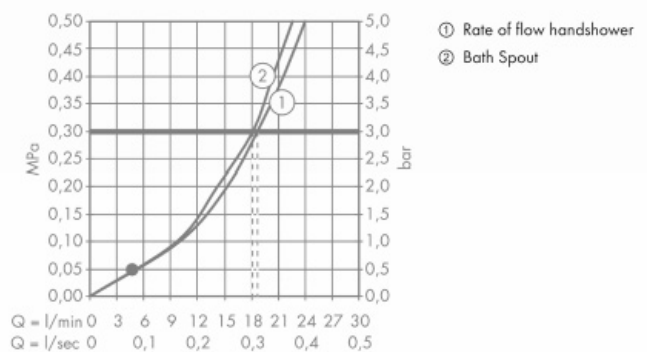

Brand : Axor, Germany
 Name : Massaud, Bathtub Mixer w/
 Handshower
 Item Code : 18440.000
 Designer : Jean-Marie Massaud
 Color / Finish : Chrome
 Dimensions :

Product info:

- consists of: 4-hole rim mounted bath mixer, hand shower, shower hose, shower holder
- projection 206 mm
- connection type: basic set
- spray type mixer: wide flood jet
- spray type hand shower: Rain, RainAir, WhirlAir
- maximum pull-out length of hand shower: 1.10 m
- flow rate at 3 bar: 18 l/min
- min. operating pressure: 1 bar
- max. operating pressure: 10 bar
- ceramic valves hot/ cold 180°
- diverter with automatic resetting · non-return valve · connection dimension: DN15

Add-ons :

- 1 x 13444.180 basic set for 4-hole rim mounted tub mixer

Technology

Flowchart

Flushing of pipe must be done before fittings are installed. Failure to do so voids the warranty.
 Follow cleaning instructions and avoid using any harmful chemicals.
 All information is for reference only. Installation shall always be based on the specs provided with actual delivered items.
 For more info, visit www.kuysen.com