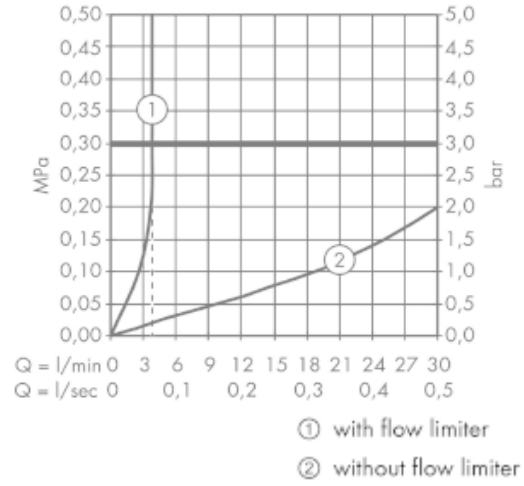

Technical Informations:

REMINDER:	Pipe flushing must be done before faucets are installed. Failure to do so voids the warranty.
	Do not use cleaners containing abrasive cleansers, ammonia, bleach, acids, waxes, alcohol, solvents or other products not recommended for chrome.
	All information is for reference only, installation shall always be based on the actual product delivered.