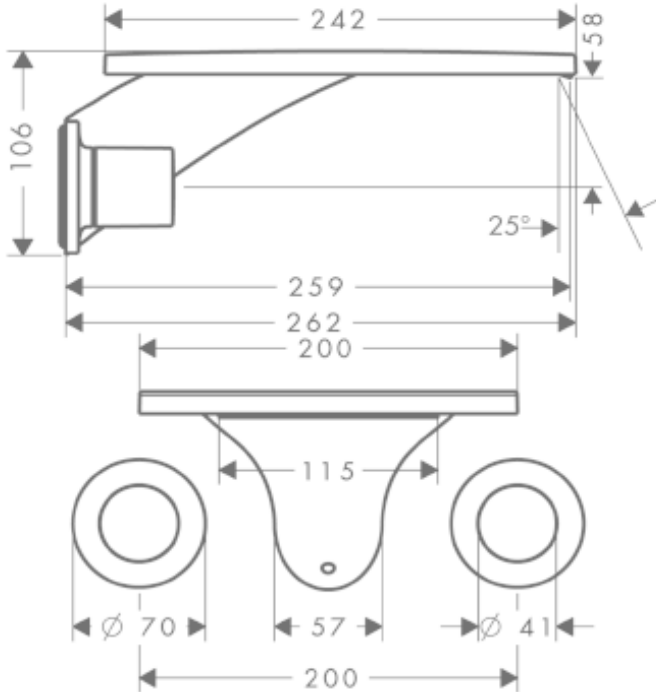

Technical Informations:

REMINDER:	Pipe flushing must be done before faucets are installed. Failure to do so voids the warranty.
	Do not use cleaners containing abrasive cleansers, ammonia, bleach, acids, waxes, alcohol, solvents or other products not recommended for chrome.
	All information is for reference only, installation shall always be based on the actual product delivered.