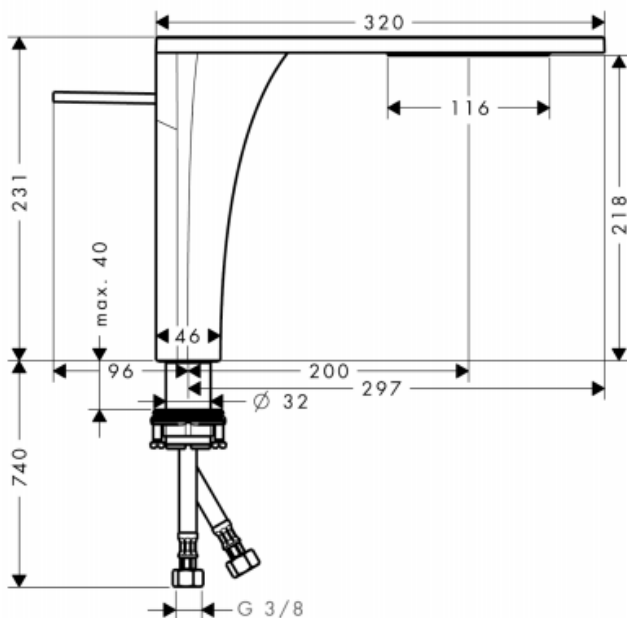

Brand : Axor, Germany
 Name : Massaud 1 Lever Basin Mixer 220 for Washbowls
 Item Code : 18020.000
 Designer : Jean-Marie Massaud
 Color / Finish : Chrome
 Dimensions :

Product info:

- consists of: single lever basin mixer, non-closing waste set
- ComfortZone 220
- projection 200 mm
- wide flood jet
- flow rate at 3 bar: 4 l/min
- joystick ceramic cartridge
- suitable for continuous flow water heaters

Add-ons :

- 2 x angle valve 1/2 x 3/8 w/ conical nut
- 1 x p-trap

Technology

Flowchart

① with flow limiter
 ② without flow limiter

Flushing of pipe must be done before fittings are installed. Failure to do so voids the warranty.