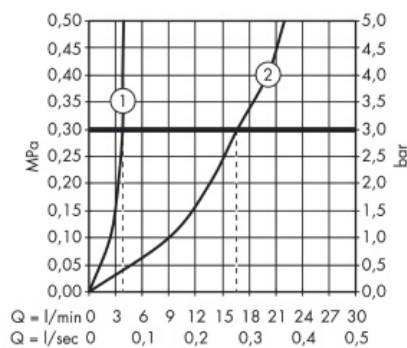

Add-ons :

- 2 x angle valve 1/2 x 3/8 w/ conical nut
- 1 x p-trap

Technology

Flowchart

① with flow limiter
 ② without flow limiter

Flushing of pipe must be done before fittings are installed. Failure to do so voids the warranty.