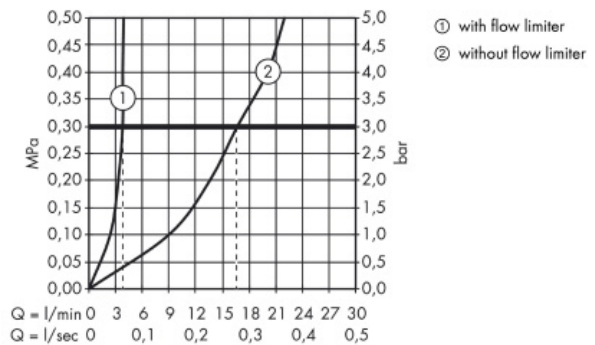

Add-ons :

- 2 x angle valve 1/2 x 3/8 w/ conical nut
- 1 x bidet p-trap

Technology

Flowchart

Flushing of pipe must be done before fittings are installed. Failure to do so voids the warranty.

Follow cleaning instructions and avoid using any harmful chemicals.