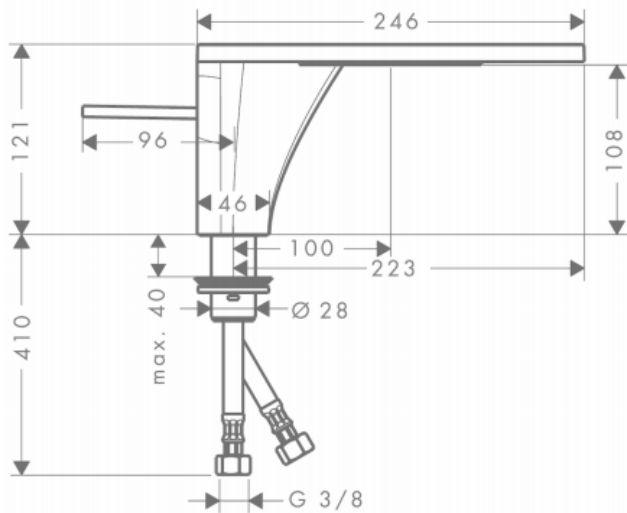

Brand : Axor, Germany
 Name : Massaud Single Lever Basin Mixer 110
 Item Code : 18010.000
 Designer : Jean-Marie Massaud
 Color / Finish : Chrome
 Dimensions :

Product info:

- consists of: single lever basin mixer, non-closing waste set
- ComfortZone 110
- projection 100 mm
- spray type: wide flood jet
- flow rate at 3 bar: 4 l/min
- joystick ceramic cartridge
- suitable for continuous flow water heaters

Add-ons :

- 2 x angle valve 1/2 x 3/8 w/ conical nut
- 1 x bidet p-trap

Technology

Flowchart

Flushing of pipe must be done before fittings are installed. Failure to do so voids the warranty.

Follow cleaning instructions and avoid using any harmful chemicals.