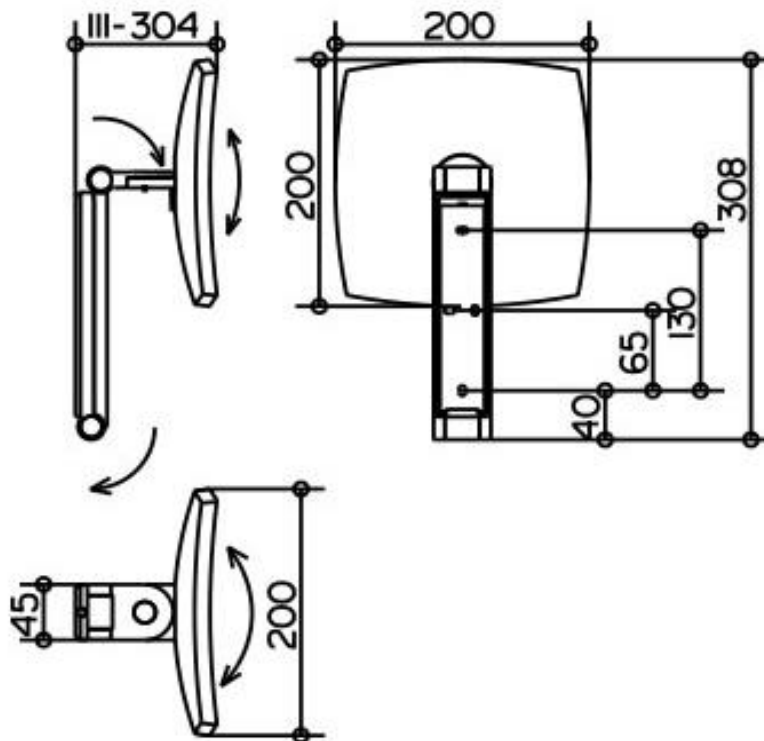

SPECIFICATION SHEET - bathroom accessories

BRAND:	KEUCO	Product Photo:
ORIGIN:	Germany	
SERIES:	iLook_move	
PRODUCT DESCRIPTION:	Cosmetic mirror 200 x 200mm 5x magnification Non-illuminated Pivot rail adjustable in 3 dimensions	
MODEL No.	17613 010000	
FINISH/COLOUR:	Chrome-plated	
DIMENSIONS:	200mm x 200mm x 308mm	
OPTIONAL MATCHING PARTS:		

Technical Informations:

REMINDER:	Do not use cleaners containing abrasive cleansers, ammonia, bleach, acids, waxes, alcohol, solvents or other products not recommended for chrome.
	All information is for reference only, installation shall always be based on the actual product delivered.