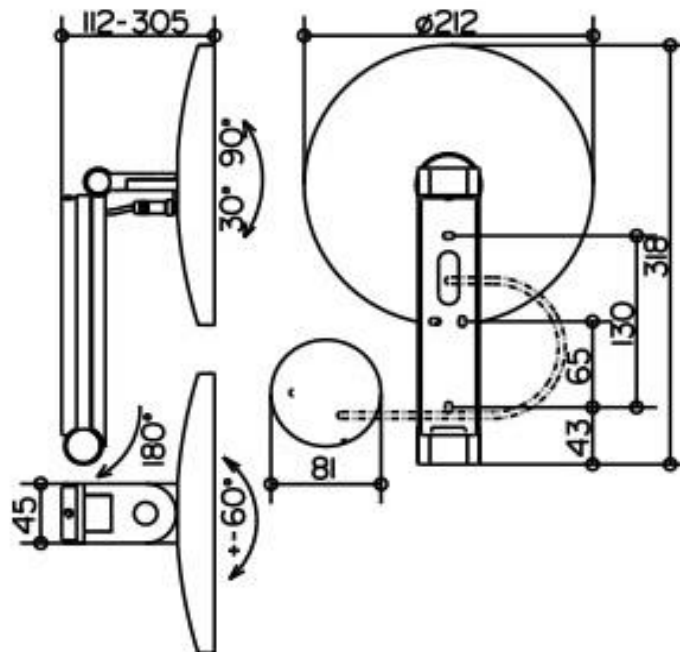

SPECIFICATION SHEET - bathroom accessories

BRAND:	KEUCO	Product Photo:
ORIGIN:	Germany	
SERIES:	iLook_move	
PRODUCT DESCRIPTION:	Cosmetic mirror 212mm 5x magnification Glass control panel with touch sensor & LED Illuminated, 5 stage adjustable light color from warm white to daylight Pivot rail adjustable in 3 dimensions	
MODEL No.	17612 019002	
FINISH/COLOUR:	Chrome-plated	
DIMENSIONS:	Ø212mm x 318mm H	
OPTIONAL MATCHING PARTS:		

Technical Informations:

REMINDER:	Do not use cleaners containing abrasive cleansers, ammonia, bleach, acids, waxes, alcohol, solvents or other products not recommended for chrome. All information is for reference only, installation shall always be based on the actual product delivered.