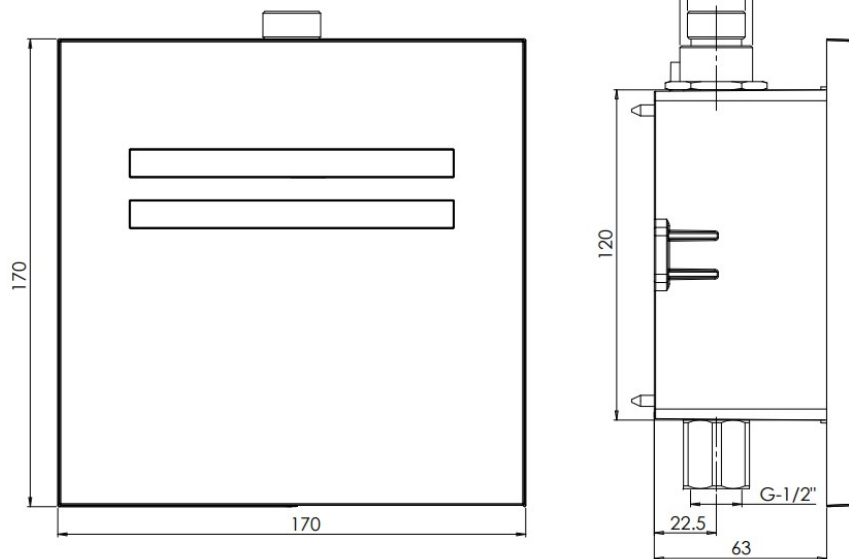

Product info:

- Touch-free electronic flush valve for urinals
- Activated by infrared sensor
- Shut-off valve, filter and low battery indicator are included
- 24 hours hygiene flush is included
- Pre flush optional upon request
- Metallic panel in satin finish
- Adjustable settings by remote control: sensor range, security time, delay in, delay out, on-off and reset to factory settings

Nara 2030