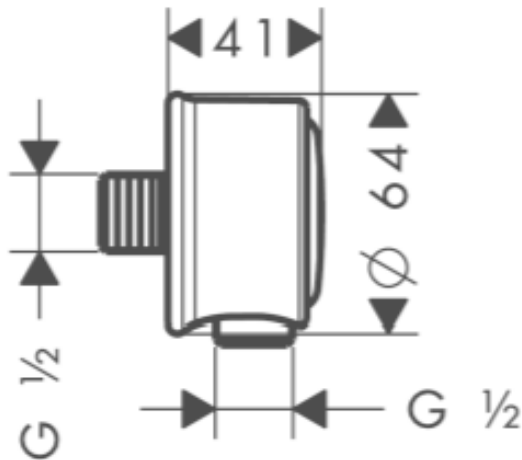

Brand : Axor, Germany
Name : Montreux Wall Outlet
Item Code : 16884.000
Designer : Phoenix Design
Color / Finish : Chrome
Dimensions :

Product info:

- metal connection angle
- non-return valve

Flushing of pipe must be done before fittings are installed. Failure to do so voids the warranty.