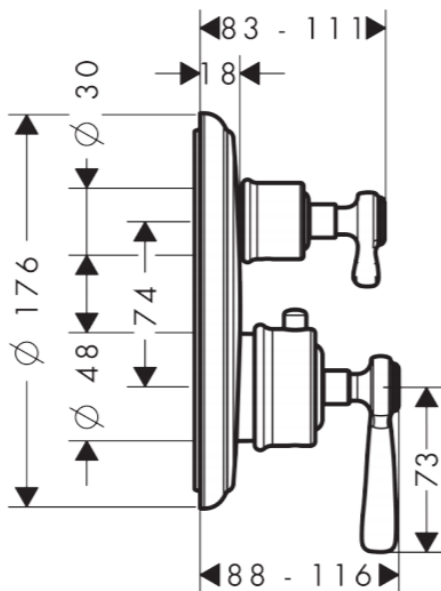

Brand : Axor, Germany  
 Name : Montreux Shower Mixer Thermostat with Lever Handles  
 Item Code : 16821.000  
 Designer : Phoenix Design  
 Color / Finish : Chrome  
 Dimensions :

**Product info:**

- 2 functions
- maximum flow rate at 3 bar: 29 l/min
- thermostat cartridge, shut-off valve
- safety lock at 40° C
- temperature limitation adjustable
- non-return valve
- min. operating pressure: 1 bar
- max. operating pressure: 10 bar

**Add-ons :**

- 1 x 01800.180 universal ibox
- 1 x 97759.000 coupling set