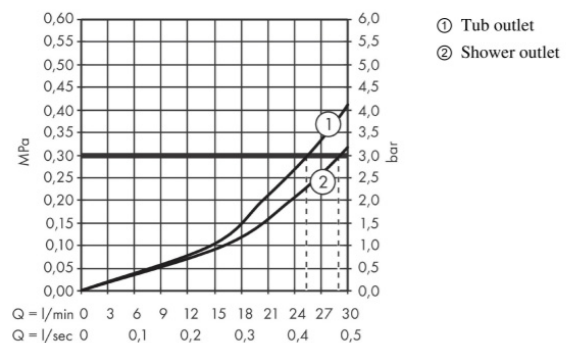

Flowchart

Flushing of pipe must be done before fittings are installed. Failure to do so voids the warranty.

Follow cleaning instructions and avoid using any harmful chemicals.

All information is for reference only. Installation shall always be based on the specs provided with actual delivered items.

For more info, visit www.kuysen.com