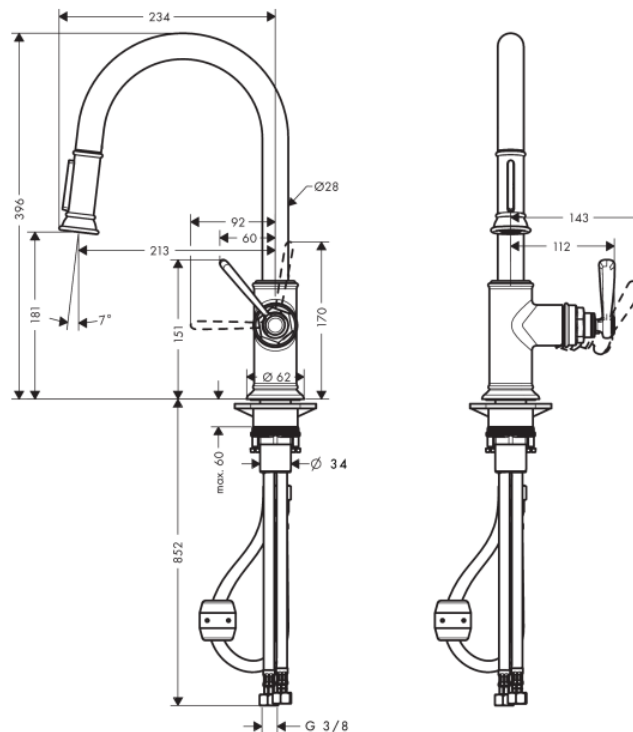

Brand : AXOR, Germany  
 Name : MONTRUUX Sink mixer  
 Item Code : 16581.000  
 Designer : Phoenix Design  
 Color / Finish: Chrome  
 Dimensions : Overall (LxWxH in cm)

**Product info:**

- ComfortZone 180
- Swivel range adjustable in 2 steps to 110° or 150°
- Normal spray, shower spray
- Lockable shower spray, spray returns through pressing spray diverter
- MagFit magnetic shower support
- Quick connect hose
- Maximum flow rate at 3 bar: 9 l/min
- Ceramic cartridge
- Temperature limitation adjustable
- Suitable for continuous flow water heaters

**Add-on:**

- 2 x C406281 angle valve

Flushing of pipe must be done before fittings are installed. Failure to do so voids the warranty.

Follow cleaning instructions and avoid using any harmful chemicals.