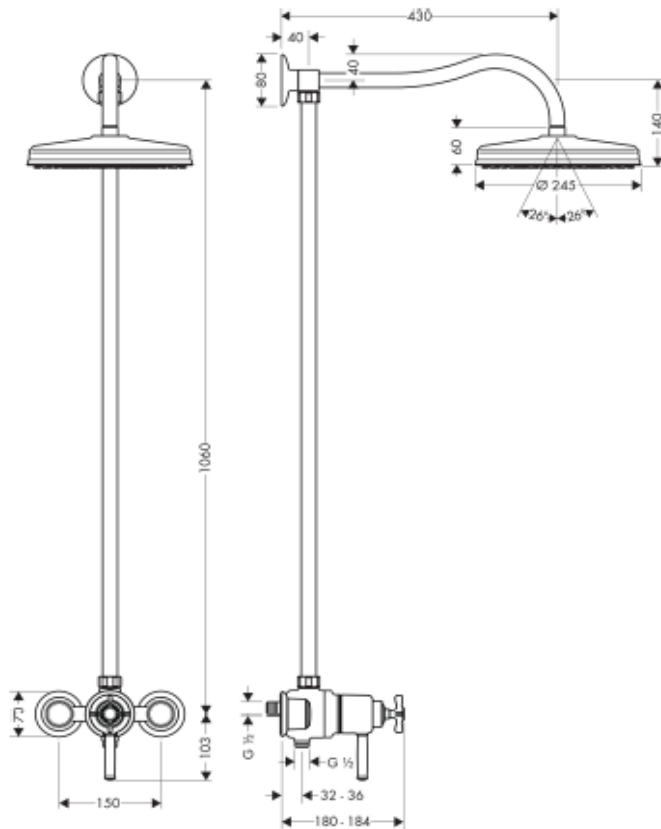

Technical Informations:

REMINDER:	Pipe flushing must be done before faucets are installed. Failure to do so voids the warranty.
	Do not use cleaners containing abrasive cleansers, ammonia, bleach, acids, waxes, alcohol, solvents or other products not recommended for chrome.
	All information is for reference only, installation shall always be based on the actual product delivered.