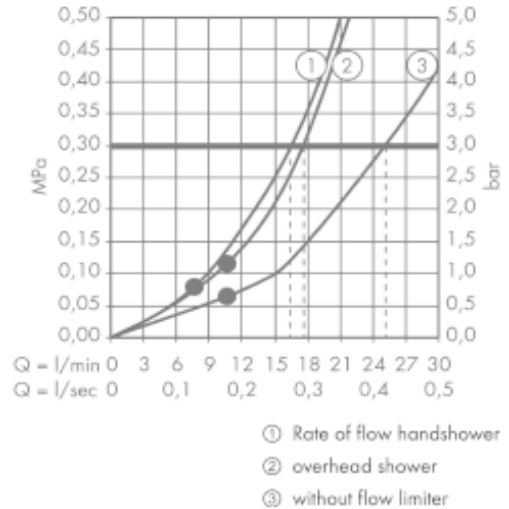

Technical Informations:

REMINDER:	Pipe flushing must be done before faucets are installed. Failure to do so voids the warranty.
	Do not use cleaners containing abrasive cleansers, ammonia, bleach, acids, waxes, alcohol, solvents or other products not recommended for chrome.
	All information is for reference only, installation shall always be based on the actual product delivered.