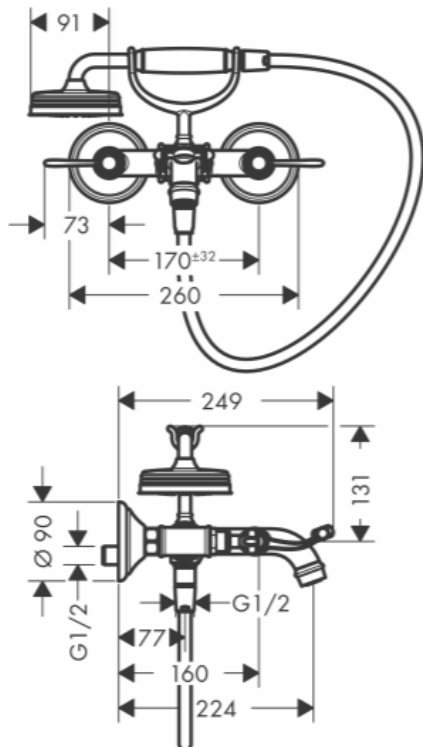

Brand : Axor, Germany  
 Name : Montreux 2-handle Bath Mixer with Lever Handles  
 Item Code : 16551.000  
 Designer : Phoenix Design  
 Color / Finish : Chrome  
 Dimensions :

**Product info:**

- consists of: 2-handle bath mixer, hand shower, shower hose, shower holder
- projection 224 mm
- connection type: s-shaped connections
- centre distance: 170 ± 32 mm
- spray type mixer: normal spray
- spray type hand shower: RainAir
- flow rate at 3 bar: 20 l/min
- min. operating pressure: 1 bar
- max. operating pressure: 10 bar
- ceramic valves hot/ cold 90°
- non-return valve
- suitable for continuous flow water heaters

## Flowchart

① Rate of flow handshower  
 ② Tub outlet

Flushing of pipe must be done before fittings are installed. Failure to do so voids the warranty.

Follow cleaning instructions and avoid using any harmful chemicals.