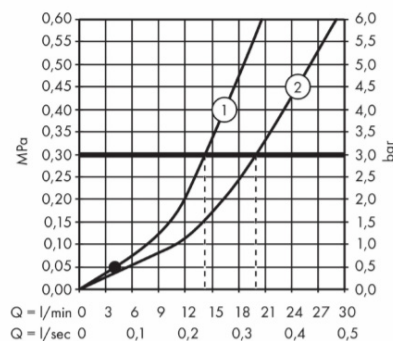

Technology

Flowchart