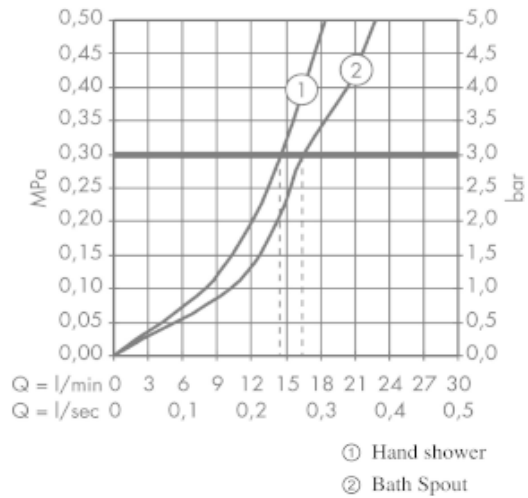

Technical Informations:

REMINDER:	Pipe flushing must be done before faucets are installed. Failure to do so voids the warranty.
	Do not use cleaners containing abrasive cleansers, ammonia, bleach, acids, waxes, alcohol, solvents or other products not recommended for chrome.
	All information is for reference only, installation shall always be based on the actual product delivered.