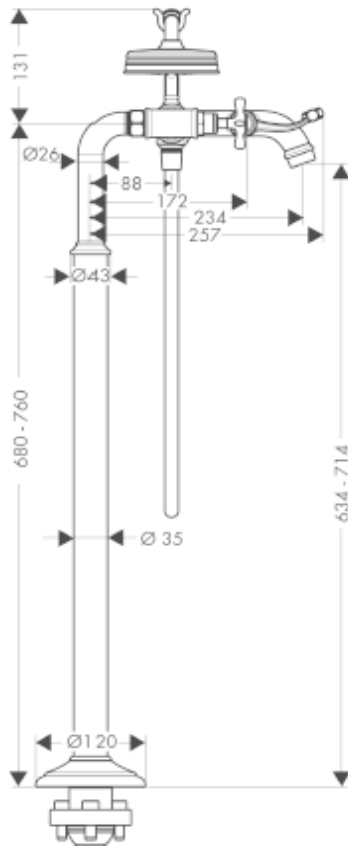

Technical Informations:

REMINDER:	Pipe flushing must be done before faucets are installed. Failure to do so voids the warranty.
	Do not use cleaners containing abrasive cleansers, ammonia, bleach, acids, waxes, alcohol, solvents or other products not recommended for chrome.
	All information is for reference only, installation shall always be based on the actual product delivered.