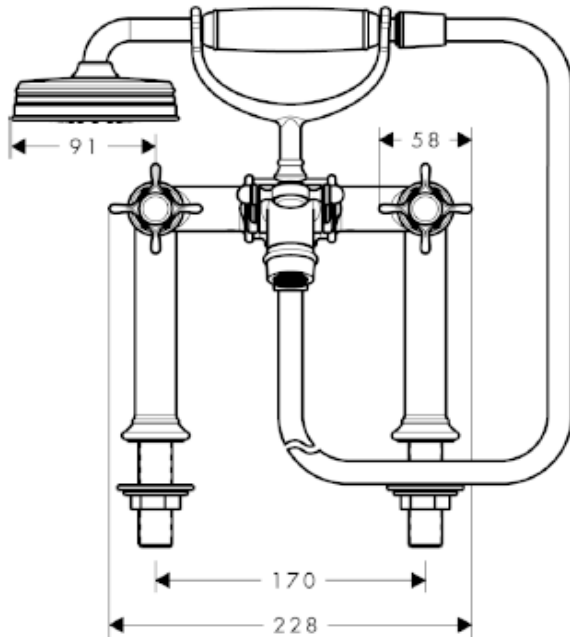

Technical Informations:

REMINDER:	Pipe flushing must be done before faucets are installed. Failure to do so voids the warranty.
	Do not use cleaners containing abrasive cleansers, ammonia, bleach, acids, waxes, alcohol, solvents or other products not recommended for chrome.
	All information is for reference only, installation shall always be based on the actual product delivered.