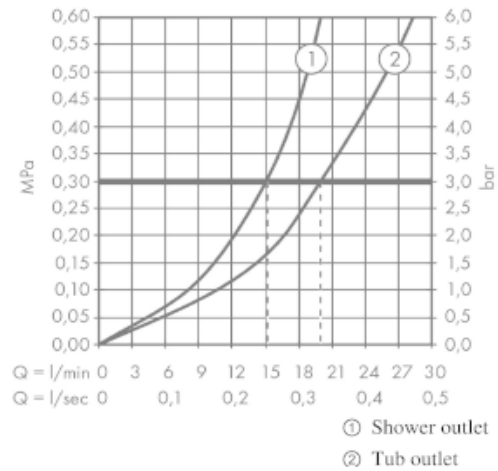

Technical Informations:

REMINDER:	Pipe flushing must be done before faucets are installed. Failure to do so voids the warranty.
	Do not use cleaners containing abrasive cleansers, ammonia, bleach, acids, waxes, alcohol, solvents or other products not recommended for chrome.
	All information is for reference only, installation shall always be based on the actual product delivered.