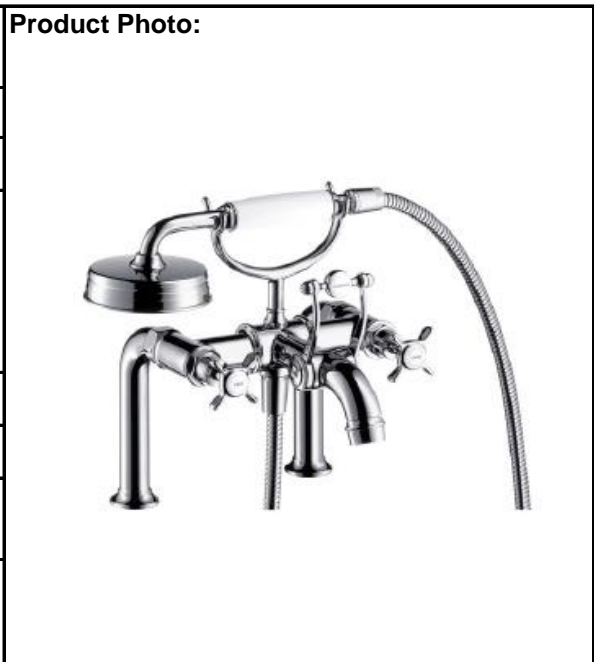

SPECIFICATION SHEET - fittings

BRAND:	AXOR[®]
ORIGIN:	Germany
SERIES:	Montreux
PRODUCT DESCRIPTION:	Rim-mounted bathtub mixer with handshower set • flow rate: 22 l/min
MODEL No.	16542.000
FINISH/COLOUR:	Chrome-plated
DIMENSIONS:	
OPTIONAL MATCHING PARTS:	