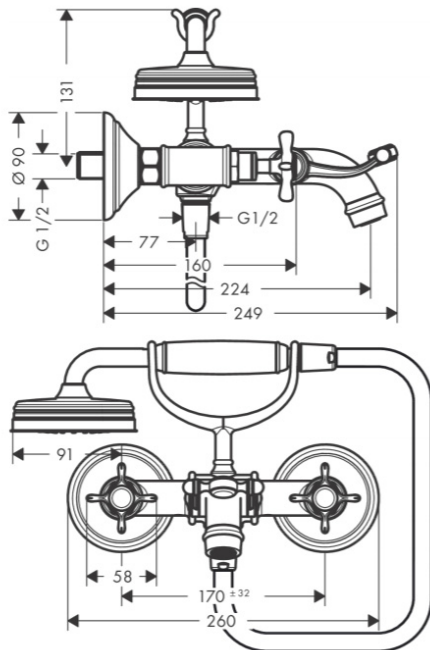

Brand : Axor, Germany  
 Name : Montreux 2-handle Bath Mixer with Cross Handles  
 Item Code : 16540.000  
 Designer : Phoenix Design  
 Color / Finish : Chrome  
 Dimensions :

**Product info:**

- consists of: 2-handle bath mixer, hand shower, shower hose, shower holder
- projection 224 mm
- connection type: s-shaped connections
- centre distance: 170 ± 32 mm
- spray type mixer: normal spray
- spray type hand shower: RainAir
- flow rate at 3 bar: 20 l/min
- min. operating pressure: 1 bar
- max. operating pressure: 10 bar
- ceramic valves hot/ cold 90°
- non-return valve
- suitable for continuous flow water heaters