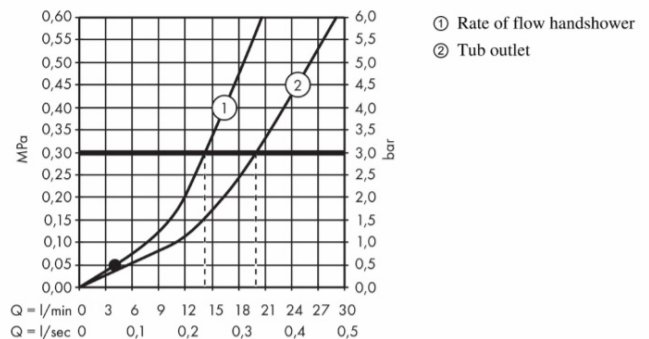

Technology

Flowchart