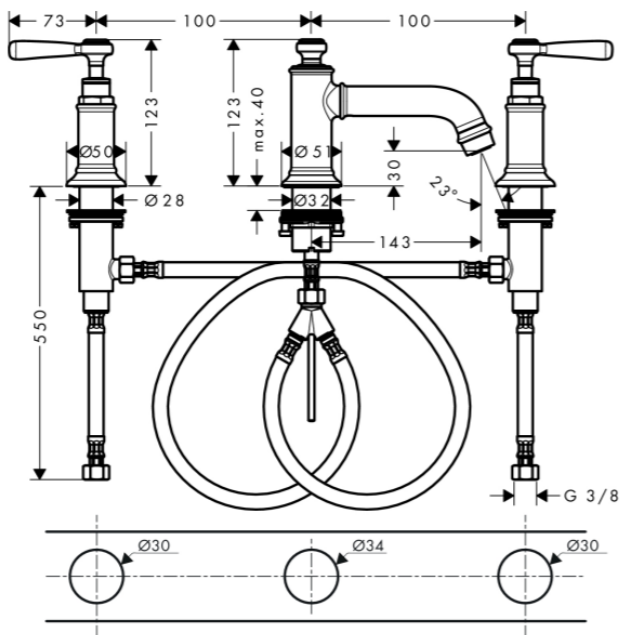

Brand : Axor, Germany  
 Name : Montreux 3-hole Basin Mixer 30  
 ith Lever Handles  
 Item Code : 16535.000  
 Designer : Phoenix Design  
 Color / Finish : Chrome  
 Dimensions :

**Product info:**

- consists of: 3-hole basin mixer, pop-up waste set
- ComfortZone 30
- projection 143 mm
- spray type: normal spray
- flow rate at 3 bar: 5 l/min
- ceramic valves hot/ cold 90°
- suitable for continuous flow water heaters

**Add-ons :**

- 2 x angle valve 1/2 x 3/8 w/ conical nut
- 1 x p-trap

**Technology**

**Design awards**

**Flowchart**

Flushing of pipe must be done before fittings are installed. Failure to do so voids the warranty.