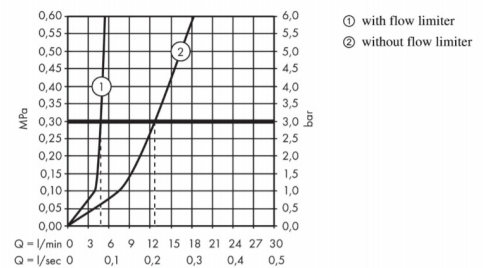

**Add-ons :**

- 2 x angle valve 1/2 x 3/8 w/ conical nut
- 1 x p-trap

**Technology**

**Design awards**

**Flowchart**

Flushing of pipe must be done before fittings are installed. Failure to do so voids the warranty.