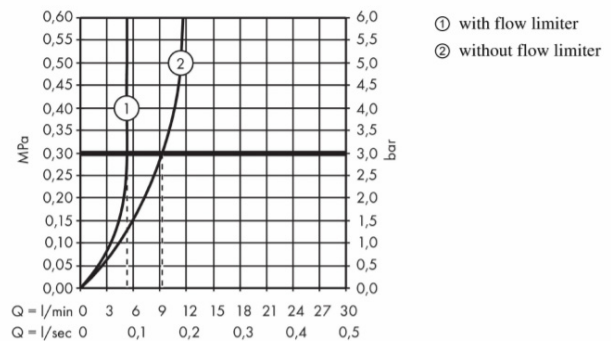

Add-ons :

- 1 x 10303.180 basic set for 3-hole wall basin mixer
- 1 x p-trap

Technology

Flowchart

Flushing of pipe must be done before fittings are installed. Failure to do so voids the warranty.

Follow cleaning instructions and avoid using any harmful chemicals.