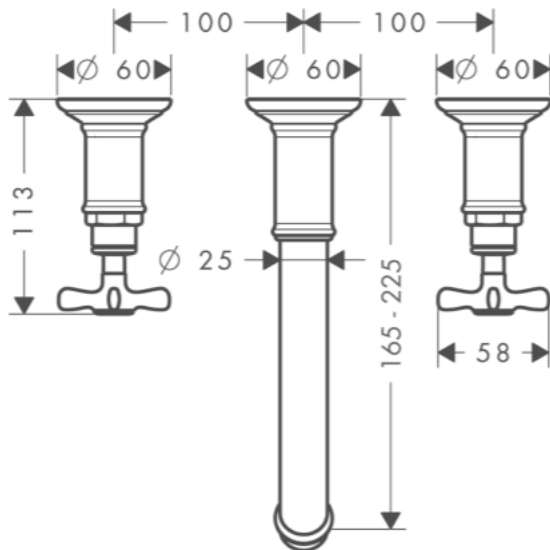

Brand : Axor, Germany
 Name : Montreux 3-hole Basin Mixer
 Wall-mounted with Spout 165-225mm
 Item Code : 16532.000
 Designer : Phoenix Design
 Color / Finish : Chrome
 Dimensions :

Product info:

- consists of: 3-hole basin mixer for concealed installation wall-mounted, non-closing waste set
- projection 165 - 225 mm
- spray type: normal spray
- flow rate at 3 bar: 5 l/min
- ceramic valves hot/ cold 90°
- suitable for continuous flow water heaters

Add-ons :

- 1 x 10303.180 basic set for 3-hole wall basin mixer
- 1 x p-trap

Technology

Flowchart

Flushing of pipe must be done before fittings are installed. Failure to do so voids the warranty.

Follow cleaning instructions and avoid using any harmful chemicals.