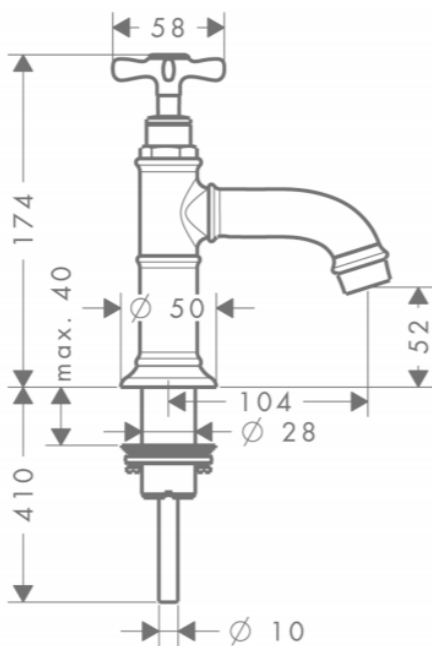

Brand : Axor, Germany
 Name : Montreux Basin Pillar Tap 50
 Item Code : 16530.000
 Designer : Phoenix Design
 Color / Finish : Chrome
 Dimensions :

Product info:

- ComfortZone 50
- projection 104 mm
- spray type: normal spray
- flow rate at 3 bar: 5 l/min
- ceramic valves 90°
- for cold water connection
- connection type: copper pipe connections
- connection dimension: DN15

Add-ons :

- 1 x angle valve 1/2 x 3/8 w/ conical nut
- 1 x p-trap
- 1 x pop-up

Technology

Flowchart

Flushing of pipe must be done before fittings are installed. Failure to do so voids the warranty.

Follow cleaning instructions and avoid using any harmful chemicals.