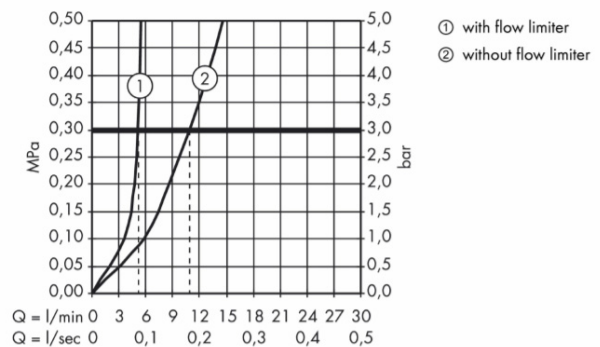

Brand : Axor, Germany
 Name : Montreux Basin Pillar Tap 50
 Item Code : 16530.000
 Designer : Phoenix Design
 Color / Finish : Chrome
 Dimensions :

Product info:

- ComfortZone 50
- projection 104 mm
- spray type: normal spray
- flow rate at 3 bar: 5 l/min
- ceramic valves 90°
- for cold water connection
- connection type: copper pipe connections
- connection dimension: DN15

Add-ons :

- 1 x angle valve 1/2 x 3/8 w/ conical nut
- 1 x p-trap
- 1 x pop-up

Technology

Flowchart

Flushing of pipe must be done before fittings are installed. Failure to do so voids the warranty.

Follow cleaning instructions and avoid using any harmful chemicals.