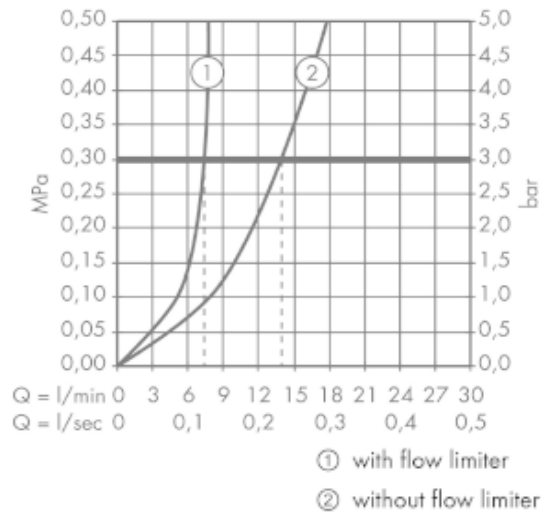

Technical Informations:

REMINDER:	Pipe flushing must be done before faucets are installed. Failure to do so voids the warranty.
	Do not use cleaners containing abrasive cleansers, ammonia, bleach, acids, waxes, alcohol, solvents or other products not recommended for chrome.
	All information is for reference only, installation shall always be based on the actual product delivered.