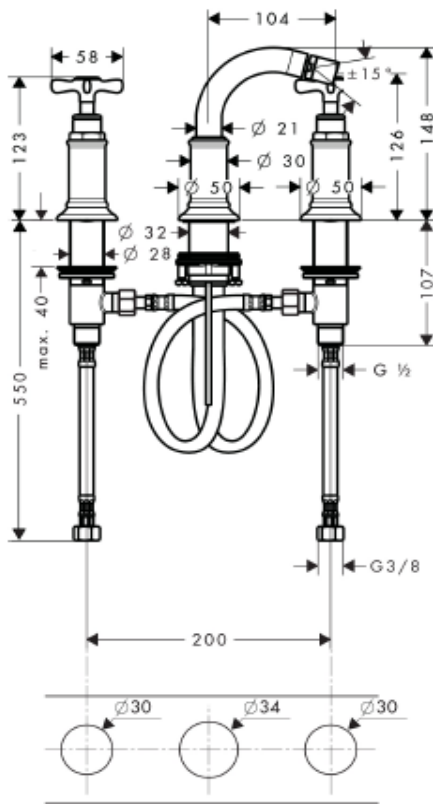

Technical Informations:

REMINDER:	Pipe flushing must be done before faucets are installed. Failure to do so voids the warranty.
	Do not use cleaners containing abrasive cleansers, ammonia, bleach, acids, waxes, alcohol, solvents or other products not recommended for chrome.
	All information is for reference only, installation shall always be based on the actual product delivered.