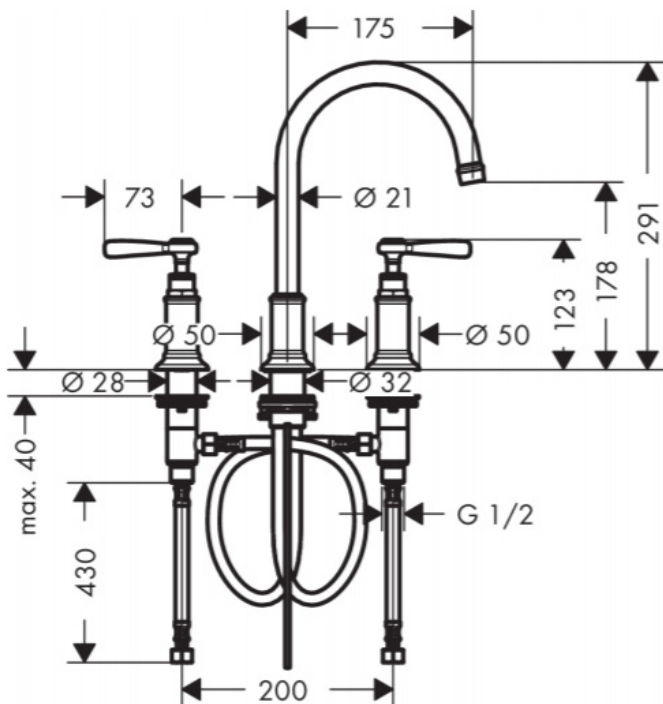

Brand : Axor, Germany  
 Name : Montreux 3-hole Basin Mixer 180 with Lever Handles  
 Item Code : 16514.000  
 Designer : Phoenix Design  
 Color / Finish : Chrome  
 Dimensions :

**Product info:**

- consists of: 3-hole basin mixer, pop-up waste set
- ComfortZone 180
- projection 175 mm
- swivel range 120°
- normal spray
- flow rate at 3 bar: 5 l/min
- ceramic valves hot/ cold 90°
- suitable for continuous flow water heaters

**Add-ons :**

- 2 x angle valve 1/2 x 3/8 w/ conical nut
- 1 x p-trap

**Technology**

**Flowchart**

- ① with flow limiter
- ② without flow limiter

Flushing of pipe must be done before fittings are installed. Failure to do so voids the warranty.