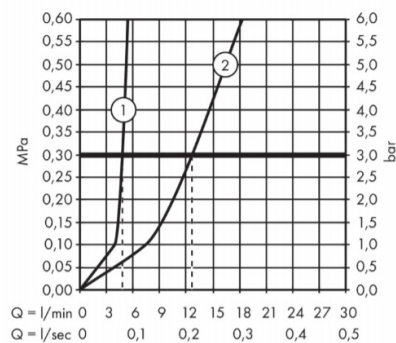

**Add-ons :**

- 2 x angle valve 1/2 x 3/8 w/ conical nut
- 1 x p-trap

**Technology**

**Flowchart**

- ① with flow limiter
- ② without flow limiter

Flushing of pipe must be done before fittings are installed. Failure to do so voids the warranty.