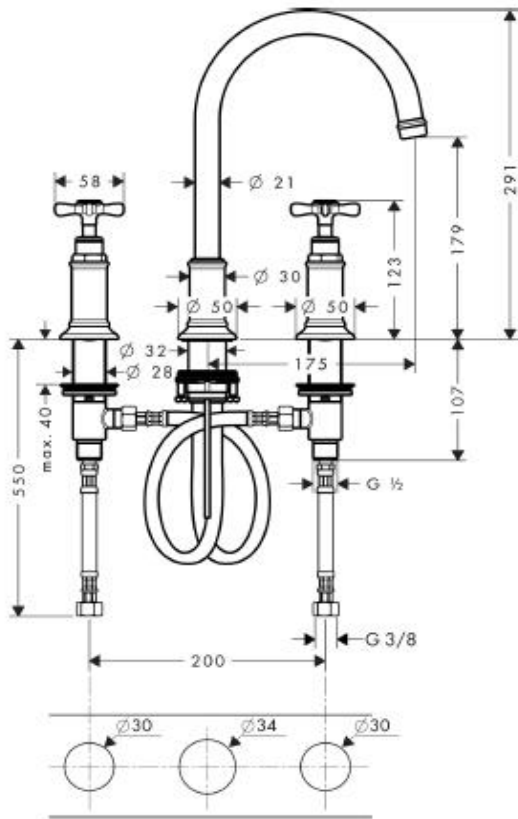

Technical Informations:

REMINDER: Pipe flushing must be done before faucets are installed. Failure to do so voids the warranty.
Do not use cleaners containing abrasive cleansers, ammonia, bleach, acids, waxes, alcohol, solvents or other products not recommended for chrome.
All information is for reference only, installation shall always be based on the actual product delivered.