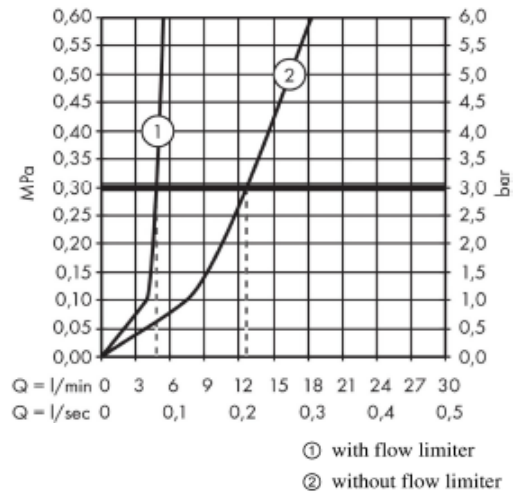

Technical Informations:

REMINDER: Pipe flushing must be done before faucets are installed. Failure to do so voids the warranty.
Do not use cleaners containing abrasive cleansers, ammonia, bleach, acids, waxes, alcohol, solvents or other products not recommended for chrome.
All information is for reference only, installation shall always be based on the actual product delivered.