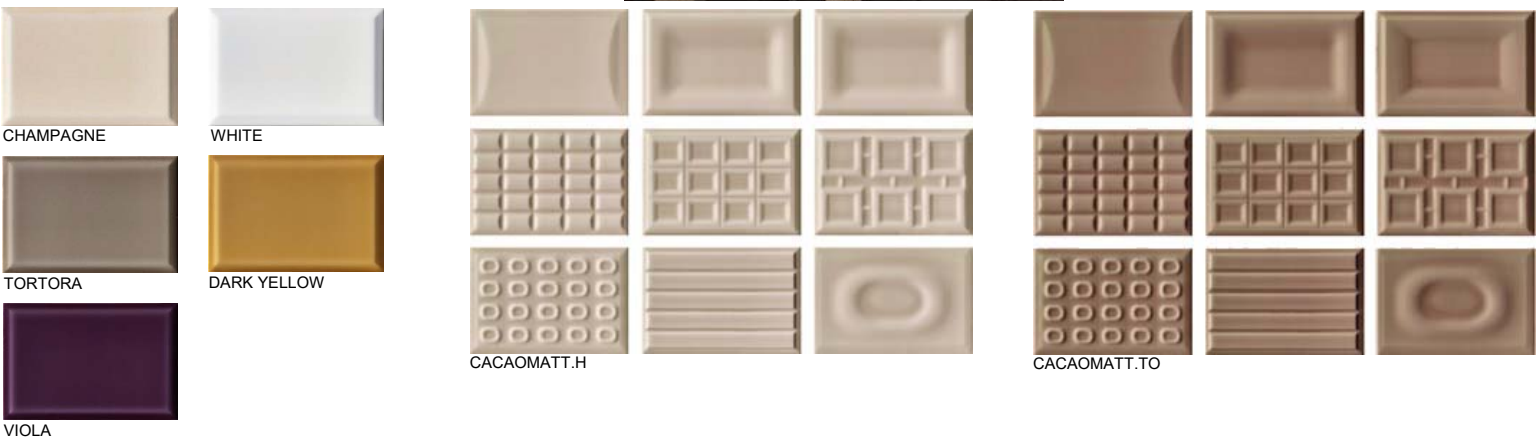

CENTO PER CENTO

KUYSEN TILES

Glazed Double Fired White Body Porcelain – Wall Tiles

		SIZE (MM)	(p/sqm – for reference)	p/pc
CENTO.H	Champagne, Glossy	120x180x9.8	3,570.00	77.00
CENTO.TO	Tortora, Glossy			
CENTO.VA	Viola, Glossy			
CENTO.W	White, Glossy			
CENTO.Y	Dark Yellow, Glossy			
CENTOMATT.H	Champagne, Matt	120x180x9.8	3,385.00	73.00
CENTOMATT.TO	Tortora, Matt			
CACAOMATT.H	Décor Champagne, Matt	120x180x9.8	4,450.00	96.00
CACAOMATT.TO	Décor Tortora, Matt			

Design Trend: RETRO/VINTAGE/SUBWAY

SUGGESTED APPLICATIONS

Residential

TILE SHADE VARIATION

EXCLUSIVE DISTRIBUTOR

All our tiles conform their specific European Norms (UNE EN 14411). We guarantee their characteristics except in cases of damages due to bad setting or of improper use.

IMPORTANT REMINDERS ON INSTALLATION:

- Before tile setting, please verify shade, caliber and grading. Claims regarding these items cannot be accepted after tile setting.
- Recommended spacing for rectified tiles = 2 mm apart
- We recommend no more than 33% offset when laying the tiles in a staggered pattern.