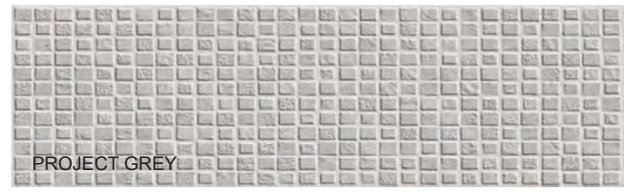

ELEVATION

KUYSEN TILES

Digital Printing, Rectified

WAL TILES – WHITE BODY		SIZE (MM)	(p/sqm – for reference)	p/pc
EL 2900 GR	Grey Rectified, B-100	290x1000	4,120.00	1,195.00
EL 2900 WH	White Rectified, B-100			
3D DÉCOR TILES – WHITE BODY				
EL 2900 GR-D	Project Grey Rectified, B-98	290x1000	4,415.00	1,280.00
EL 2900 WH-D	Project White Rectified, B-98			
FLOOR / WALL TILES – PORCELAIN				
EL 3600 MG	Grey Rectified, B-89	600x600	2,500.00	900.00
EL 3600 MH	White Rectified, B-89			

Design Trend: MINIMALIST

SUGGESTED APPLICATIONS

Wall/Floor

TILE SHADE VARIATION

EXCLUSIVE DISTRIBUTOR

IBERO[®]
PORCELANICO
 100% MADE IN SPAIN

All our tiles conform their specific European Norms (UNE EN 14411). We guarantee their characteristics except in cases of damages due to bad setting or of improper use.