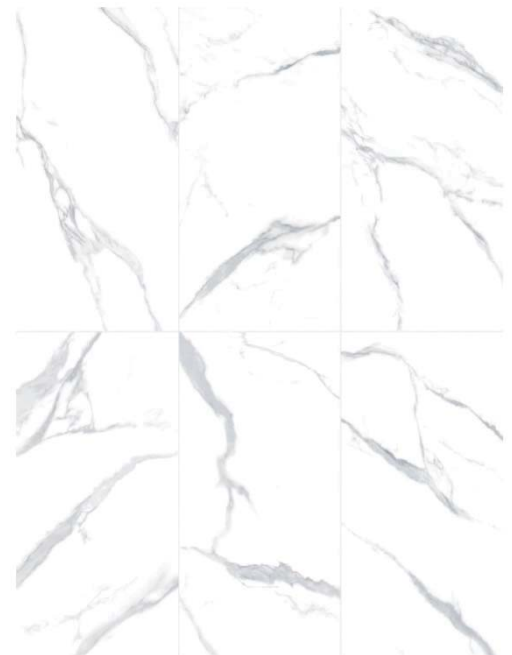

STUATARIO BIANCO

KUYSEN TILES

Digital Printing Coloured Body Porcelain, Rectified

		SIZE (MM)	(p/sqm – for reference)	p/pc
0072751	Stuatario Bianco Levigata	200x1200x10	6,000.00	1,440.00
0072742	Stuatario Bianco Naturale R10		4,500.00	1,080.00

Design Trend: MARBLE

SUGGESTED APPLICATIONS

Residential

Floor/Wall

TILE SHADE VARIATION

Ceramics of Italy

EXCLUSIVE DISTRIBUTOR

CERDOMUS
ceramiche

All our tiles conform their specific European Norms (UNE EN 14411). We guarantee their characteristics except in cases of damages due to bad setting or of improper use.

IMPORTANT REMINDERS ON INSTALLATION:

- Before tile setting, please verify shade, caliber and grading. Claims regarding these items cannot be accepted after tile setting.
- Recommended spacing for rectified tiles = 2 mm apart
- We recommend no more than 33% offset when laying the tiles in a staggered pattern.

August 10, 2020