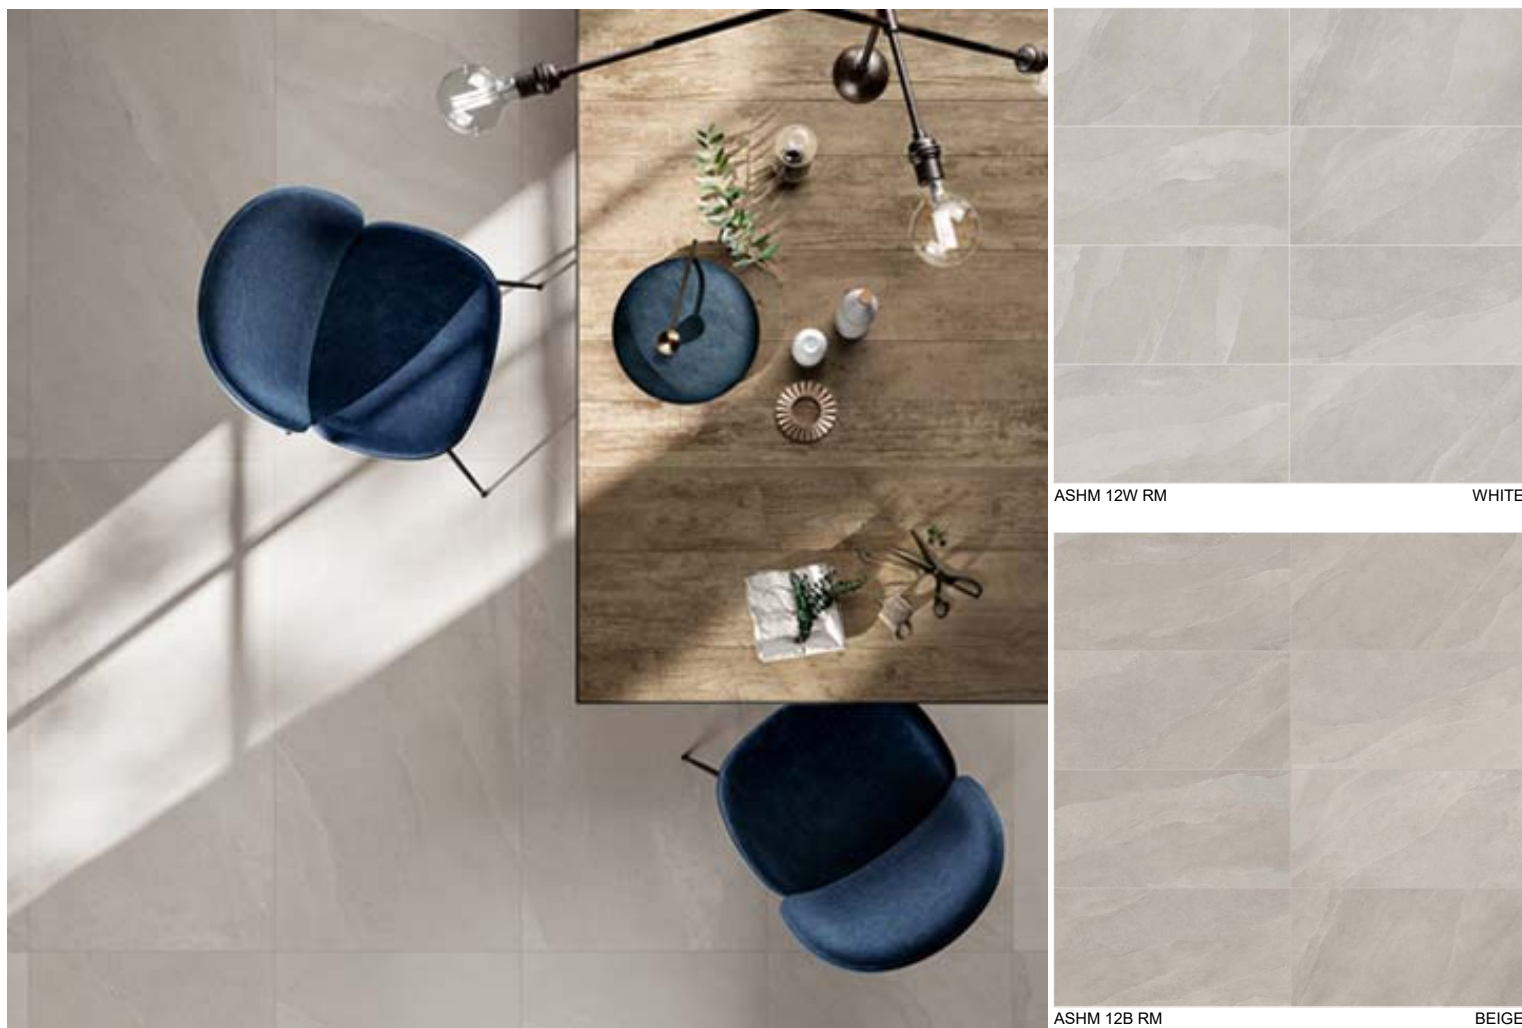

ASHIMA

Digital Printing Coloured Body Porcelain, Rectified

KUYSEN TILES

		SIZE (MM)	(p/sqm – for reference)	p/pc
ASHM 12W RM	White, Naturale R9	600x1200x10	4,210.00	3,035.00
ASHM 12B RM	Beige, Naturale R9			

Design Trend: STONE

SUGGESTED APPLICATIONS

Residential

Retail

Light Traffic Areas

TILE SHADE VARIATION

Ceramics of Italy

All our tiles conform their specific European Norms (UNE EN 14411). We guarantee their characteristics except in cases of damages due to bad setting or of improper use.

IMPORTANT REMINDERS ON INSTALLATION:

- Before tile setting, please verify shade, caliber and grading. Claims regarding these items cannot be accepted after tile setting.
- Recommended spacing for rectified tiles = 2 mm apart
- We recommend no more than 33% offset when laying the tiles in a staggered pattern.

June 16, 2020