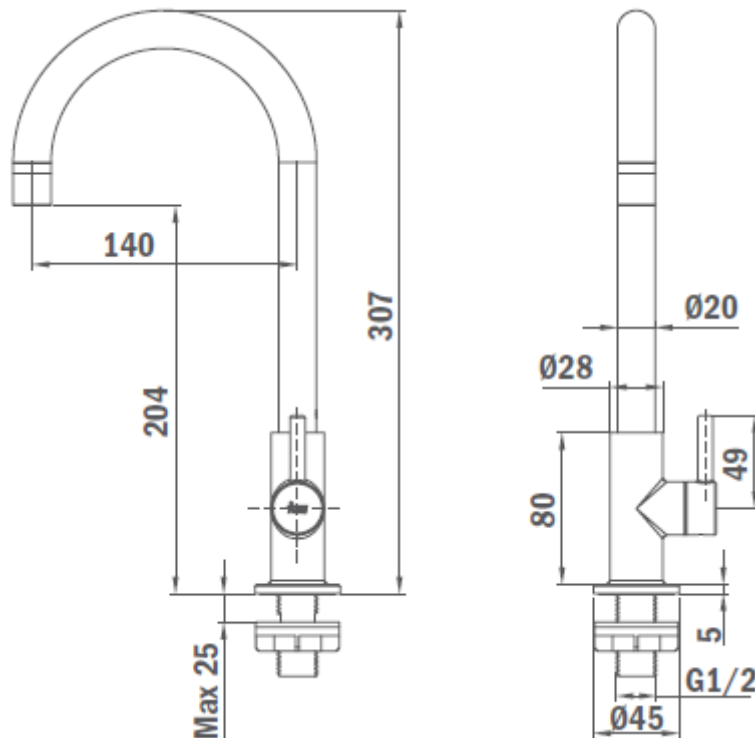

Brand : TEKA, China
 Name : Sink Taps / IN154 Sink Tap
 Item Code : 16.154.02
 Color / Finish : Chrome-plated
 Dimensions : 30.7cm H
 14cm spout projection

Product info:

- Cold Water tap
- Without flexible hose

Add-ons:

- 2x angle valve 1/2"x3/8"

Flushing of pipe must be done before fittings are installed. Failure to do so voids the warranty.

Follow cleaning instructions and avoid using any harmful chemicals.

All information is for reference only. Installation shall always be based on the specs provided with actual delivered items.