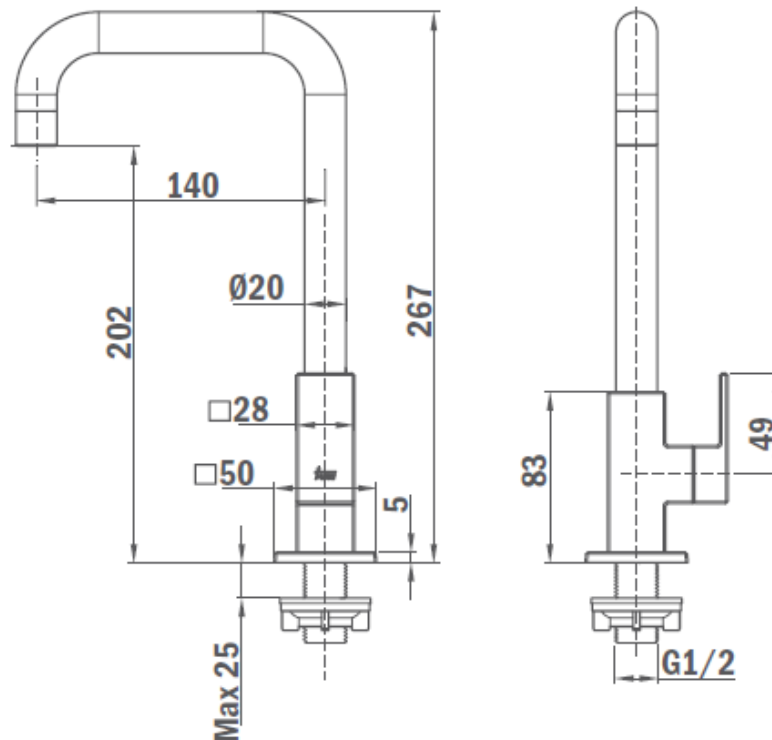

Brand : TEKA, China
 Name : Sink Taps / IN151 Sink Tap
 Item Code : 16.151.02
 Color / Finish : Chrome-plated
 Dimensions : 26.7cm H
 14cm spout projection

Product info:

- Cold Water tap
- Without flexible hose

Add-ons:

- 2x angle valve 1/2"x3/8"

Flushing of pipe must be done before fittings are installed. Failure to do so voids the warranty.

Follow cleaning instructions and avoid using any harmful chemicals.

All information is for reference only. Installation shall always be based on the specs provided with actual delivered items.