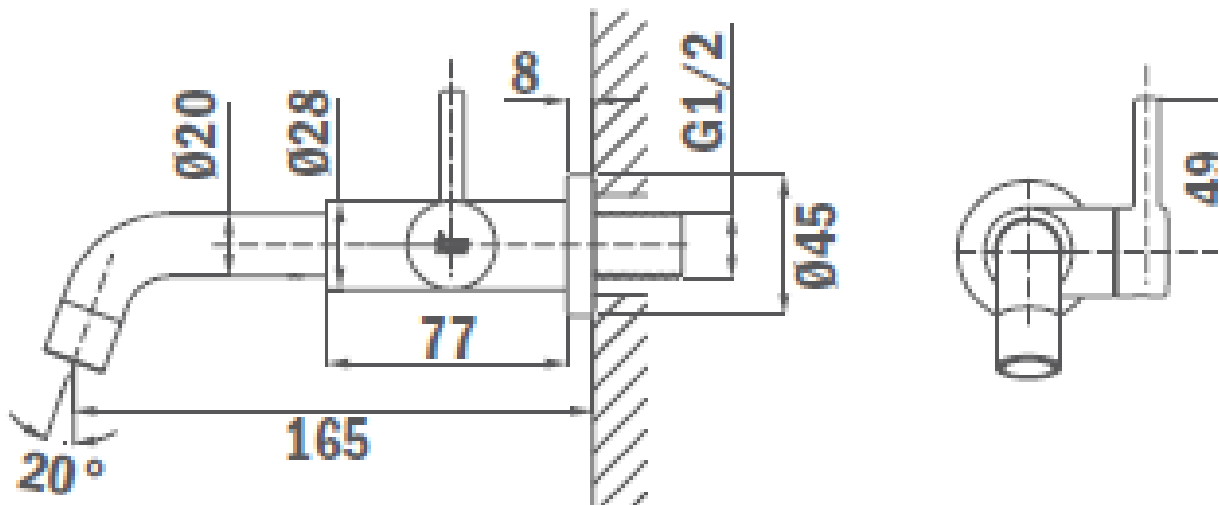

Brand : TEKA, China  
 Name : Sink Taps / IN148 Sink Wall Tap  
 Item Code : 16.148.02  
 Color / Finish : Chrome-plated  
 Dimensions : 16.5cm spout projection

Product info:  
 • Cold Water tap

Flushing of pipe must be done before fittings are installed. Failure to do so voids the warranty.  
 Follow cleaning instructions and avoid using any harmful chemicals.  
 All information is for reference only. Installation shall always be based on the specs provided with actual delivered items.  
 For more info, visit [www.kuysen.com](http://www.kuysen.com)