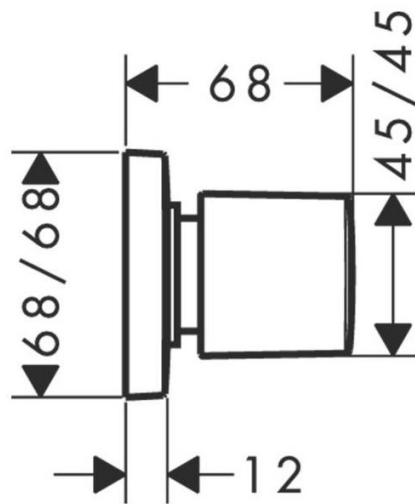

Brand : HANSGROHE, Germany
 Name : PURA VIDA shut-off valve
 Item Code : 15978.400
 Designer : Phoenix Design
 Color / Finish : Chrome/White
 Dimensions : Overall (LxWxH in cm)

Product info:

- connection type: DN15/DN20
- Add-on
- 1 x 15970.180 Basic set for shut-off valve