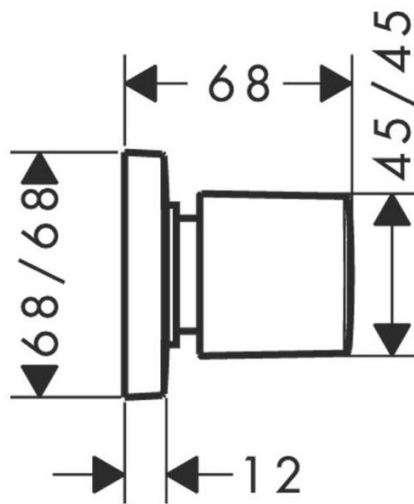

Brand : HANSGROHE, Germany  
Name : PURA VIDA shut-off valve  
Item Code : 15978.000  
Designer : Phoenix Design  
Color / Finish : Chrome  
Dimensions : Overall (LxWxH in cm)

Product info:

- connection type: DN15/DN20
- Add-on
- 1 x 15970.180 Basic set for shut-off valve