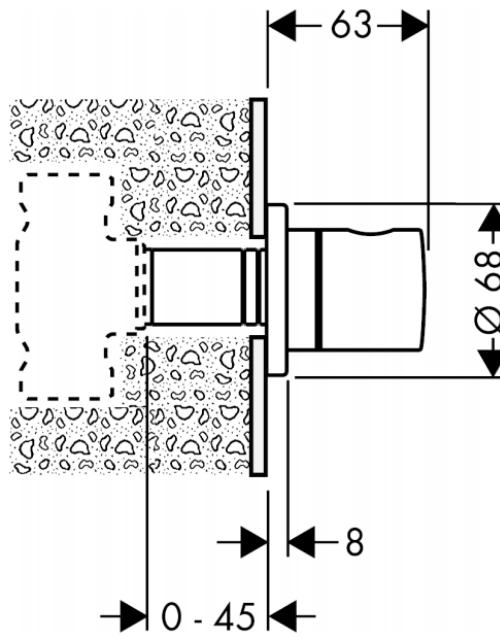

Brand : HANSGROHE, Germany
Name : Shut-off Valve
Item Code : 15972.000
Designer : Hansgrohe
Color / Finish : Chrome
Dimensions : $\varnothing 68$ x 63mm

Product info

Add-on

- 1 x 15970.180 Basic set for shut-off valve