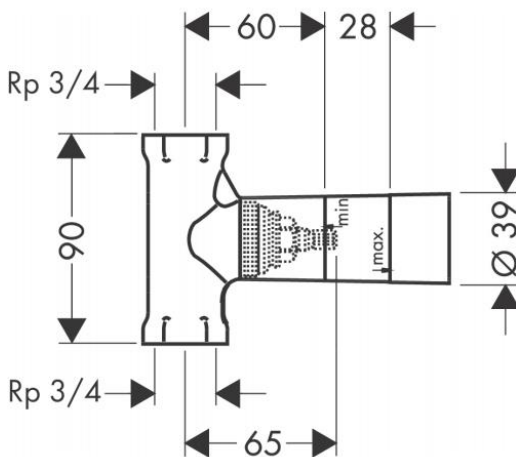

Brand : HANSGROHE, Germany
 Name : Basic Set for Shut-off Valve
 Item Code : 15970.180
 Designer : Hansgrohe
 Color / Finish :
 Dimensions :

Product info:

- suitable for all shut-off valves finish sets
- Flow rate: 130 l/min