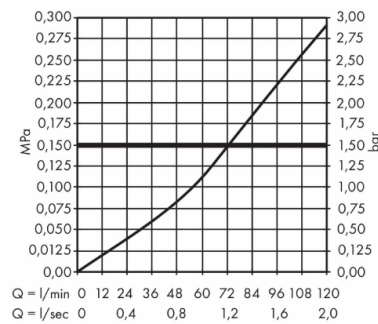

Flowchart

Flushing of pipe must be done before fittings are installed. Failure to do so voids the warranty.

Follow cleaning instructions and avoid using any harmful chemicals.

All information is for reference only. Installation shall always be based on the specs provided with actual delivered items.

For more info, visit www.kuysen.com