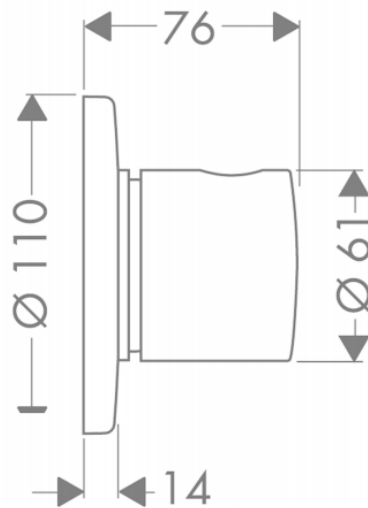

Brand : HANSGROHE, Germany  
Name : Quattro Diverter  
Item Code : 15932.000  
Designer : Hansgrohe  
Color / Finish : Chrome  
Dimensions :

Product info:

- 3 functions

Add-on

- 1 x 15930.180 Basic set for quattro diverter