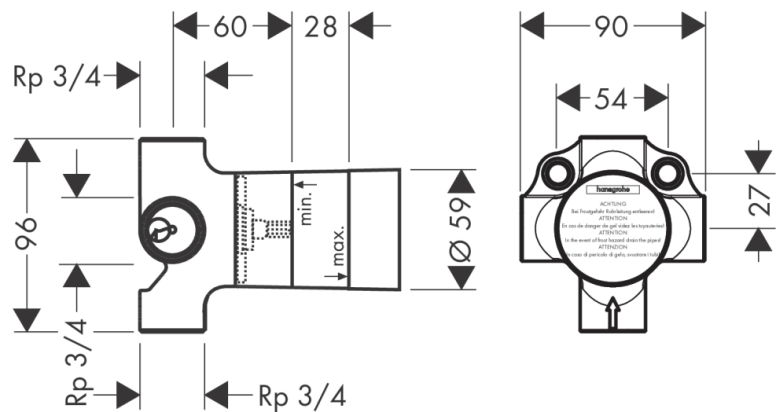

Brand : HANSGROHE, Germany  
 Name : Basic Set for Quattro Four-Way  
 Item Code : 15930.180  
 Designer : Hansgrohe  
 Color / Finish :  
 Dimensions :

- Product info:
- Requires volume control
  - 3 functions
  - Simultaneous utilization by 2 outlets
  - Suitable for all Quattro finish sets
  - Flow rate: 65 l/min