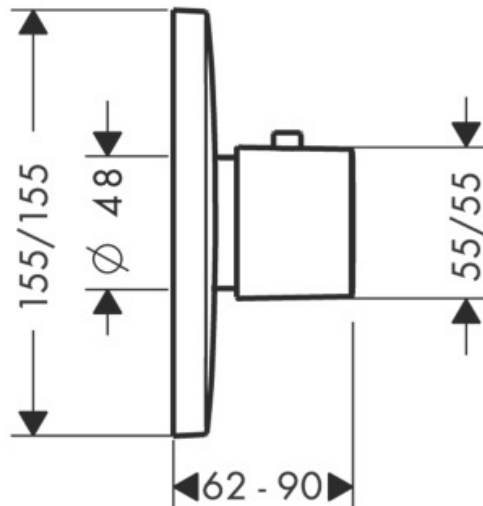

SPECIFICATION SHEET - fittings

BRAND:	hansgrohe	Product Photo:
ORIGIN:	Germany	
SERIES:	PuraVida	
PRODUCT DESCRIPTION:	Finish set for concealed thermostatic mixer • Flow rate: 22 l./min. at 3 bar • Flow pressure; 1~5 bar (15~70 psi)	
MODEL No.	15770 000 / 15770 400	
FINISH/COLOUR:	Chrome-plated / white-chrome	
DIMENSIONS:	155mm x 155mm	
OPTIONAL MATCHING PARTS:	01800180 iBox	

Technical Informations: Suitable for continous flow water heater

REMINDER:	Pipe flushing must be done before faucets are installed. Failure to do so voids the warranty.
	Do not use cleaners containing abrasive cleansers, ammonia, bleach, acids, waxes, alcohol, solvents or other products not recommended for chrome.
	All information is for reference only, installation shall always be based on the actual product delivered.