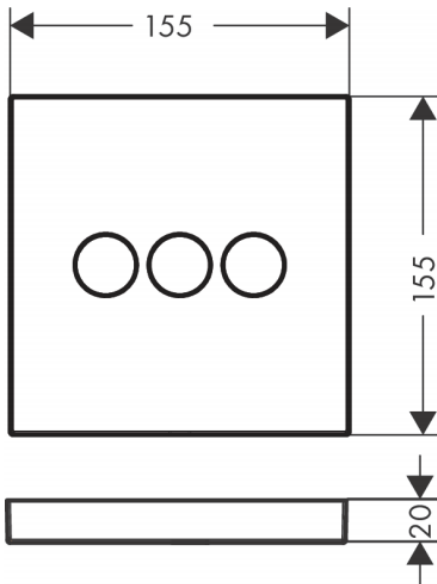

Brand : HANSGROHE, Germany
Name : ShowerSelect Valve for Concealed Installation for 3 Functions
Item Code : 15764.000
Designer : Hansgrohe
Color / Finish : Chrome
Dimensions : 155 x 20 x 155mm

Product info

- 3 functions
- Simultaneous use of several outlets
- Maximum flow rate at 3 bar: 30 l/min
- Flow rate upper outlet: 26 l/min
- Flow rate left and right: 29 l/min
- Flow rate by simultaneous use of all outlets: 44 l/min
- Start/stop valve to operate the functions

Add-on

- 1 x 01800.180 Universal ibox
- 1 x 97759.000 Coupling Set

Technology

Flowchart

Flushing of pipe must be done before fittings are installed. Failure to do so voids the warranty.

Follow cleaning instructions and avoid using any harmful chemicals.

All information is for reference only. Installation shall always be based on the specs provided with actual delivered items.

For more info, visit www.kuysen.com