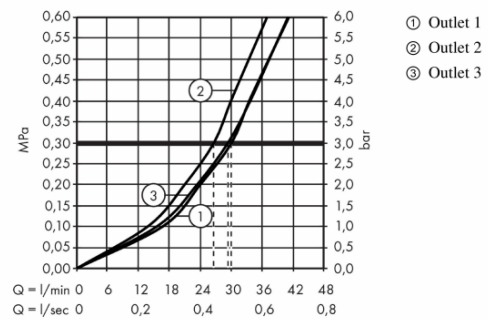

- 3 functions
- Simultaneous use of several outlets
- Maximum flow rate at 3 bar: 30 l/min
- Flow rate upper outlet: 26 l/min
- Flow rate left and right: 29 l/min
- Flow rate by simultaneous use of all outlets: 44 l/min
- Start/stop valve to operate the functions

Add-on

- 1 x 01800.180 Universal ibox
- 1 x 97759.000 Coupling Set

Technology

Flowchart

Flushing of pipe must be done before fittings are installed. Failure to do so voids the warranty.

Follow cleaning instructions and avoid using any harmful chemicals.