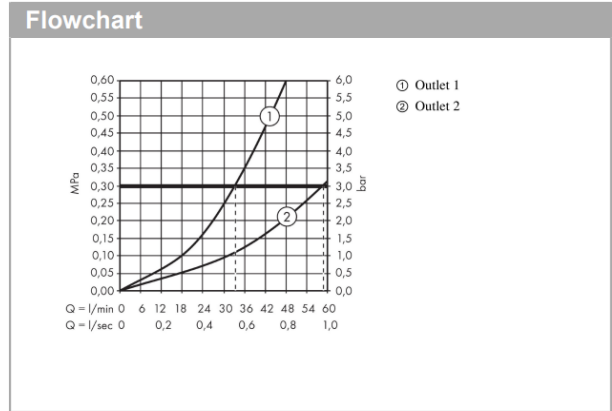

Technology