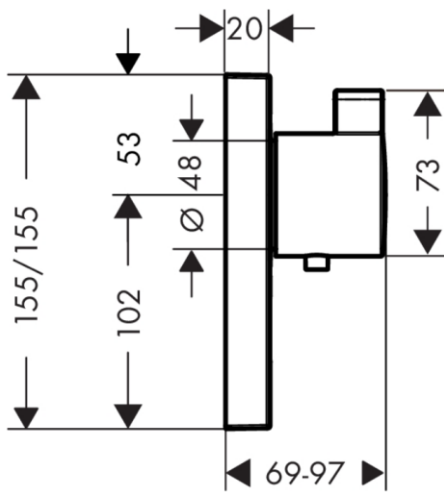

Brand : HANSGROHE, Germany
Name : ShowerSelect Thermostat HighFlow for 1 Function and Additional Outlet
Item Code : 15761.000
Designer : Hansgrohe
Color / Finish : Chrome
Dimensions : 155 x 20 x 155mm

Product info

- 1 function and 1 additional outlet
- Select push-button on/off control for 1 outlet
- Flow rate hand shower connection at 3 bar: 34 l/min
- Flow rate upper outlet: 59 l/min
- Thermostat cartridge, Start/stop valve to operate the functions
- Safety lock at 40° C
- Temperature limitation adjustable
- Min. operating pressure: 1 bar / max. 10 bar
- Dirt filter included

Add-on

- 1 x 01800.180 Universal Ibox
- 1 x 97759.000 Coupling Set

Technology

Flushing of pipe must be done before fittings are installed. Failure to do so voids the warranty.
Follow cleaning instructions and avoid using any harmful chemicals.
All information is for reference only. Installation shall always be based on the specs provided with actual delivered items.
For more info, visit www.kuysen.com