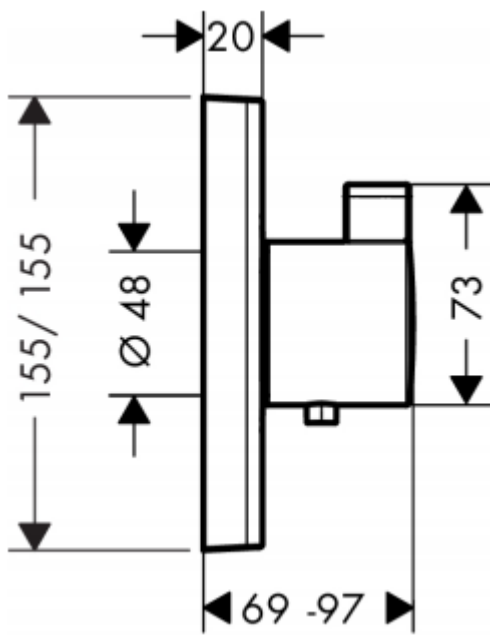

Brand : HANSGROHE, Germany  
 Name : ShowerSelect Thermostat HighFlow  
 Item Code : 15760.00  
 Designer : Hansgrohe  
 Color / Finish : Chrome/White  
 Dimensions : 155 x 20 x 155mm

- Product info**
- Maximum flow rate at 3 bar: 42 l/min
  - Flow rate upper outlet: 42 l/min
  - Flow rate lower outlet: 42 l/min
  - Thermostat cartridge
  - Safety lock at 40° C
  - Temperature limitation adjustable
  - Min. operating pressure: 1 bar / max. 10 bar
  - Dirt filter included
- Add-on**
- 1 x 01800.180 Universal Ibox
  - 1 x 97759.000 Coupling Set