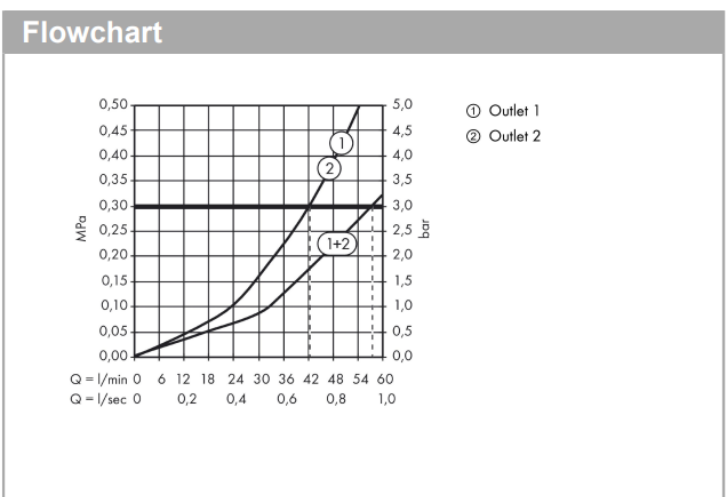

Brand : HANSGROHE, Germany  
 Name : ShowerSelect Thermostat HighFlow  
 Item Code : 15760.00  
 Designer : Hansgrohe  
 Color / Finish : Chrome/White  
 Dimensions : 155 x 20 x 155mm

- Product info**
- Maximum flow rate at 3 bar: 42 l/min
  - Flow rate upper outlet: 42 l/min
  - Flow rate lower outlet: 42 l/min
  - Thermostat cartridge
  - Safety lock at 40° C
  - Temperature limitation adjustable
  - Min. operating pressure: 1 bar / max. 10 bar
  - Dirt filter included
- Add-on**
- 1 x 01800.180 Universal Ibox
  - 1 x 97759.000 Coupling Set