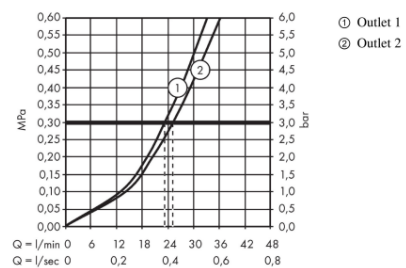

**Add-on**

- 1 x 01800.180 Universal Ibox
- 1 x 97759.000 Coupling Set

**Technology**

**Design awards**

**Flowchart**

Flushing of pipe must be done before fittings are installed. Failure to do so voids the warranty.