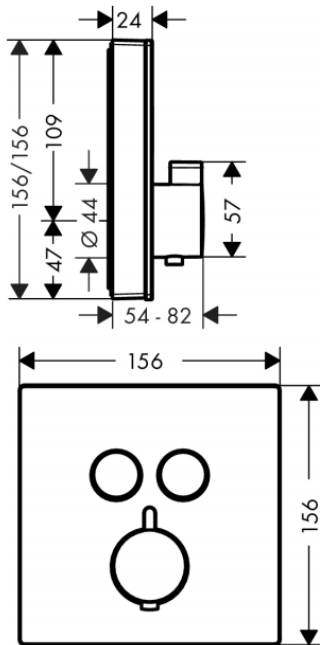

Brand : HANSGROHE, Germany
Name : ShowerSelect Glass Thermostat for concealed for 2 functions
Item Code : 15738.400
Designer : Hansgrohe
Color / Finish : Chrome/White
Dimensions : 156 x 24 x 156mm

Product info

- 2 functions
- Select push-button on/off control for 2 outlets
- Simultaneous use of several outlets
- Flow rate upper outlet: 25 l/min
- Flow rate lower outlet: 23 l/min
- Thermostat cartridge, Start/stop valve to operate the functions
- Safety lock at 40° C
- Temperature limitation adjustable
- Min. operating pressure: 1 bar / max. 10 bar

Add-on

- 1 x 01800.180 Universal Ibox
- 1 x 97759.000 Coupling Set

Technology

Design awards

Flowchart

Flushing of pipe must be done before fittings are installed. Failure to do so voids the warranty.

Follow cleaning instructions and avoid using any harmful chemicals.

All information is for reference only. Installation shall always be based on the specs provided with actual delivered items.

For more info, visit www.kuysen.com