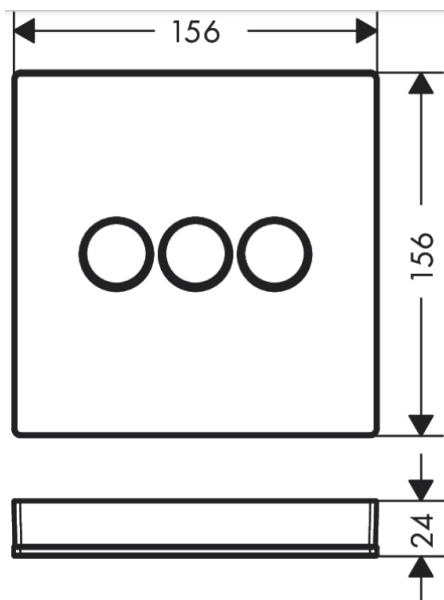

Brand : HANSGROHE, Germany
Name : ShowerSelect Glass Valve for Concealed Installation for 3 Functions
Item Code : 15736.400
Designer : Hansgrohe
Color / Finish : Chrome/White
Dimensions : 156 x 24 x 156mm

Product info

- 3 functions
- Simultaneous use of several outlets
- Maximum flow rate at 3 bar: 30 l/min
- Flow rate upper outlet: 26 l/min
- Flow rate left and right: 29 l/min
- Flow rate by simultaneous use of all outlets: 44 l/min
- Start/stop valve to operate the functions

Add-on

- 1 x 01800.180 Universal Ibox
- 1 x 97759.000 Coupling Set

Technology

Design awards

Flowchart

Flushing of pipe must be done before fittings are installed. Failure to do so voids the warranty.

Follow cleaning instructions and avoid using any harmful chemicals.

All information is for reference only. Installation shall always be based on the specs provided with actual delivered items.

For more info, visit www.kuysen.com