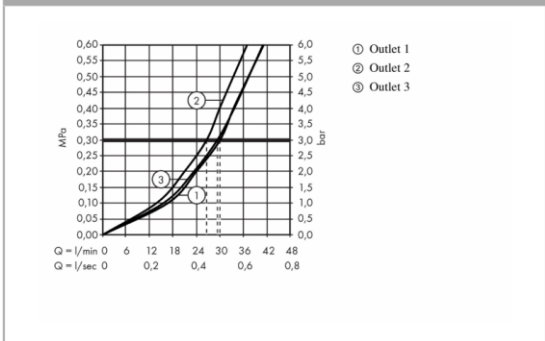

**Add-on**

- 1 x 01800.180 Universal Ibox
- 1 x 97759.000 Coupling Set

**Technology**

**Design awards**

**Flowchart**

Flushing of pipe must be done before fittings are installed. Failure to do so voids the warranty.