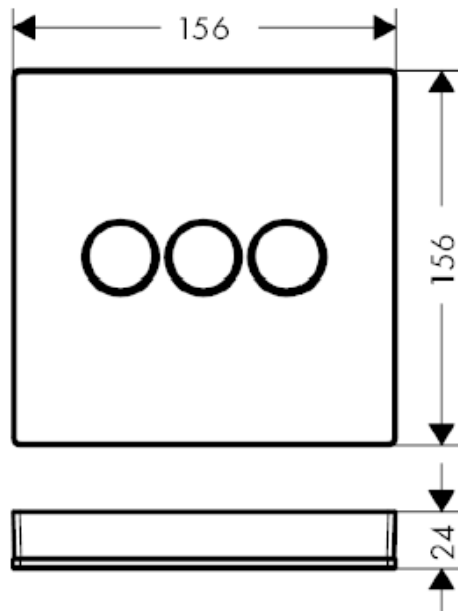

SPECIFICATION SHEET - fittings

BRAND:	hansgrohe	Product Photo:
ORIGIN:	Germany	
SERIES:	Overhead Showers	
PRODUCT DESCRIPTION:	ShowerSelect glass valve for concealed installation for 3 outlets • Flow pressure: 1~5 bar (15~70 psi)	
MODEL No.	15736 400	
FINISH/COLOUR:	White / Chrome	
DIMENSIONS:	156mm x 156mm	
OPTIONAL MATCHING PARTS:	01800000 iBox	

Technical Informations: Suitable for continous flow water heater

REMINDER:	Pipe flushing must be done before faucets are installed. Failure to do so voids the warranty.
	Do not use cleaners containing abrasive cleansers, ammonia, bleach, acids, waxes, alcohol, solvents or other products not recommended for chrome.
	All information is for reference only, installation shall always be based on the actual product delivered.